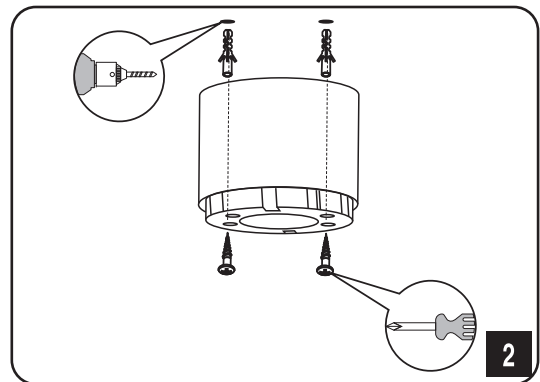

INDEX VL-SPF26A-B
VL-SPF26A-W

1

2

3

4

5

(GB)

The luminaire is intended for use only with LED lamps. The maximum power and type of compatible lamps are indicated on the packaging. The lamp is not included. Installation and connection should only be performed by a qualified