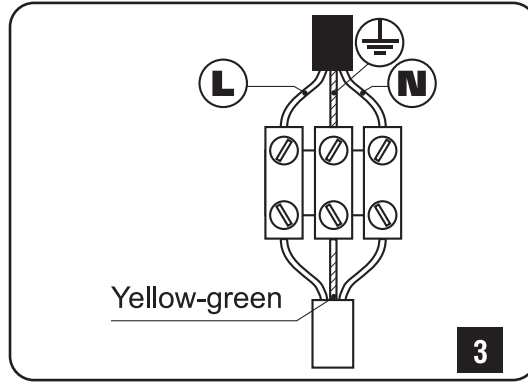

INDEX VL-SPF25A-B
VL-SPF25A-W

1

2

3

4

|

5

6

INDEX VL-SPF26A-B
VL-SPF26A-W

1

2

3

4

5

(GB)

The luminaire is intended for use only with LED lamps. The maximum power and type of compatible lamps are indicated on the packaging. The lamp is not included. Installation and connection should only be performed by a qualified