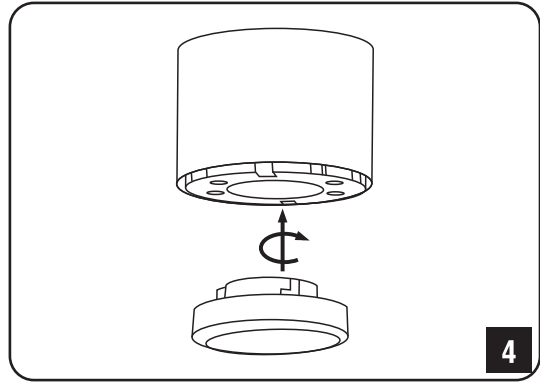

INDEX VL-SPF26A-B
VL-SPF26A-W

1

2

3

4

5

(GB)

The luminaire is intended for use only with LED lamps. The maximum power and type of compatible lamps are indicated on the packaging. The lamp is not included. Installation and connection should only be performed by a qualified