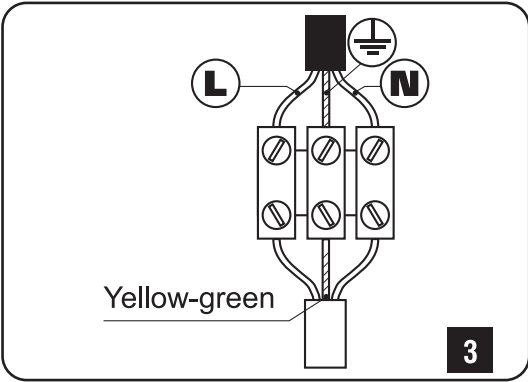

INDEX VL-SPF25A-B
VL-SPF25A-W

1

2

3

4

|

5

6

INDEX VL-SPF26A-B
VL-SPF26A-W

1

2

3

4

5

(GB)

The luminaire is intended for use only with LED lamps. The maximum power and type of compatible lamps are indicated on the packaging. The lamp is not included. Installation and connection should only be performed by a qualified