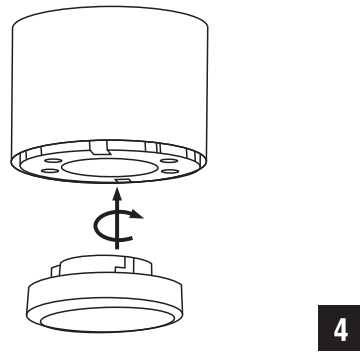

INDEX VL-SPF25A-B
VL-SPF25A-W

1

2

3

4

|

5

6

INDEX VL-SPF26A-B
VL-SPF26A-W

1

2

3

4

5

(GB)

The luminaire is intended for use only with LED lamps. The maximum power and type of compatible lamps are indicated on the packaging. The lamp is not included. Installation and connection should only be performed by a qualified