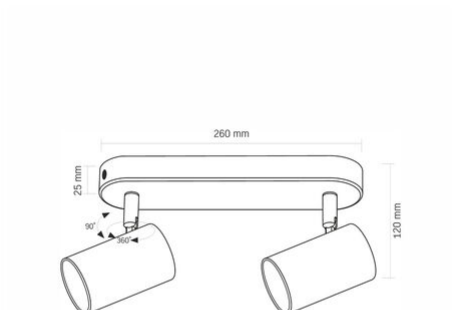

INDEX: VL-SPF05B-BPB

Allegro opt Sp. z o.o., ul. Mierzeja Wiślana 11,
30-732 Krakow, Poland.

We reserve the right to make technical changes. The data contained in this material is not legally binding.

The product must be used indoors

Protection against electric shock class I. A product in which the means of protection against electric shock, in addition to the main insulation, is an additional protective circuit connected to the grounding of the power supply network

The product meets the requirements of EU directives

It is forbidden to throw away waste equipment marked with the symbol of a crossed-out bin with other waste

The product withstands a medium impact (e.g., from a blunt object)

Operating temperatures range

The product does not contain mercury

Class of protection against dust and moisture. Protection against solid objects larger than 12 mm; no protection against moisture