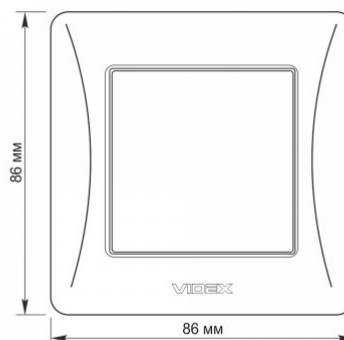

VIDEX®

VIDEX BINERA

INDEX: VF-BNSW1-W

We reserve the right to make technical changes. The data contained in this material is not legally binding.

Allegro opt Sp. z o.o., ul. Mierzeja Wiślana 11,
30-732 Krakow, Poland.

The product meets the requirements of EU directives

It is forbidden to throw away waste equipment marked with the symbol of a crossed-out bin with other waste

IP20

— Class of protection against dust and moisture. Protection against solid objects larger than 12 mm; no protection against moisture

Date: 24.06.2026