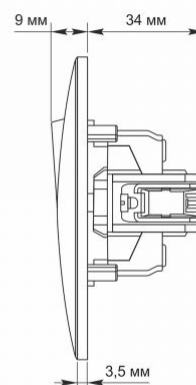

VIDEX®

VIDEX BINERA

INDEX: VF-BNSW1-W

We reserve the right to make technical changes. The data contained in this material is not legally binding.

Allegro opt Sp. z o.o., ul. Mierzeja Wiślana 11,
30-732 Krakow, Poland.

The product meets the requirements of EU directives

It is forbidden to throw away waste equipment marked with the symbol of a crossed-out bin with other waste

IP20

— Class of protection against dust and moisture. Protection against solid objects larger than 12 mm; no protection against moisture

Date: 24.06.2026