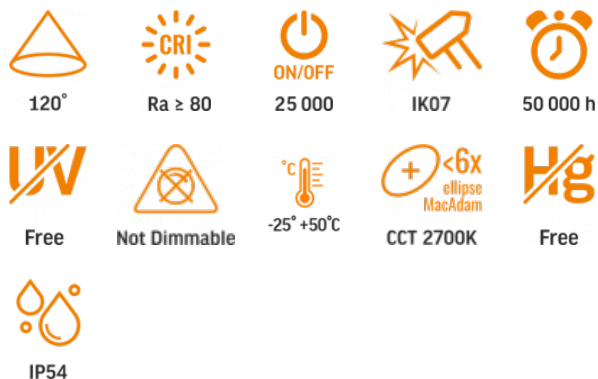

TECHNICAL CARD

Facade double-sided luminaire

Pursuant to the provisions of the WEEE Act, it is forbidden to put waste equipment marked with the symbol of a crossed out bin together with other waste. The user, wishing to get rid of electronic and electrical equipment, is obliged to return it to a waste equipment collection point. There are no hazardous components in the equipment that have a particularly negative impact on the environment and human health.

VIDEX®

WARRANTY 3 YEARS

WARM WHITE

2700K

Warm White / Ciepła biel / Tepla bila / Blanc chaud / Tepla biela / Warm wit / Meleg feher / Topla bela / Topla bijela / Warmweiß / Alb cald / Šiltai balta / Silti balta / Soe valge / Тепло бяла / Bianco caldo.

General parameters

Light source or containing product	Containing product
Control gear replaceable	no
Light source replaceable	no

Type of light source

Dimmable	no
Technology	LED
Energy efficiency class of the contained light source	F

Electrical parameters

On-mode power (Pon)	6 W
---------------------	-----

VIDEX-6W-ERIC-BLACK

INDEX: VL-AR04-062B

Rated voltage, frequency	AC 220-240 V, 50/60 Hz
Rated current	55 mA
Input interface	Terminal block
Electric shock protection class	I
Energy consumption in on-mode of the light source (kWh/1000h)	6