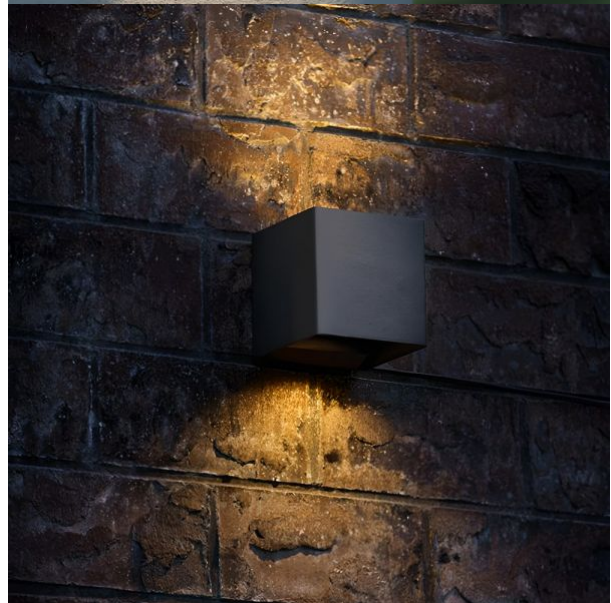

VIDEX®

VIDEX-6W-ERIC-BLACK

INDEX: VL-AR04-062B