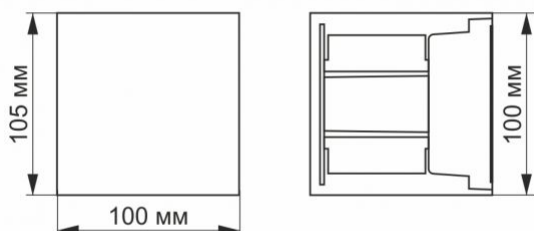

INDEX: VL-AR04-062B

We reserve the right to make technical changes. The data contained in this material is not legally binding.

Allegro opt Sp. z o.o., ul. Mierzeja Wiślana 11,
30-732 Krakow, Poland.

- The product must be used indoors
- The product must be used outdoors
- Protection against electric shock class I. A product in which the means of protection against electric shock, in addition to the main insulation, is an additional protective circuit connected to the grounding of the power supply network
- The product can be installed and used in/on normally flammable surfaces
- The product meets the requirements of EU directives
- It is forbidden to throw away waste equipment marked with the symbol of a crossed-out bin with other waste
- Rated beam angle
  120°
- Ra > 80 - color rendering index
  Ra > 80
- Rated On/off cycles
  ON/OFF 25 000
- The product withstands a medium impact (e.g., from a blunt object)
  IK07
- Nominal lifetime (hours)
  50 000 h
- The product does not emit ultraviolet light
  Free
- The product is incompatible with light regulators
  Not Dimmable
- Operating temperatures range
  -35° +50°C
- Colour consistency in MacAdam ellipses (SDCM)
  +5x
  CCT 2700K
- The product does not contain mercury
  Free
- Class of protection against dust and moisture. The product is protected against the ingress of water and dust particles into the housing
  IP54