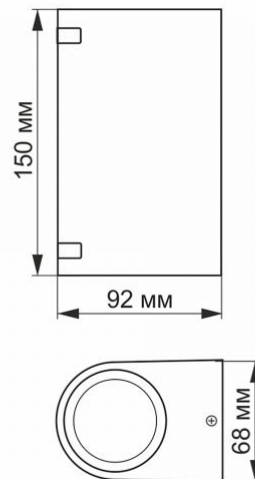

Housing colour Black

Operating temperature range -20° +40°C

Ingress protection IP54

Housing material Aluminum

Dimensions

EAN 4820246480840

Outer box 20 pcs.

Height 150 mm

Width 68 mm

Depth 92 mm

VIDEX®

VIDEX-2XGU10-JUSTIN-BLACK

INDEX: VL-AR022B

We reserve the right to make technical changes. The data contained in this material is not legally binding.

Allegro opt Sp. z o.o., ul. Mierzeja Wiślana 11,
30-732 Krakow, Poland.