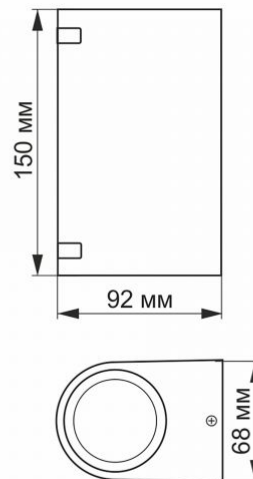

Housing colour Black

Operating temperature range -20° +40°C

Ingress protection IP54

Housing material Aluminum

Dimensions

EAN 4820246480840

Height 150 mm

Outer box 20 pcs.

Width 68 mm

Depth 92 mm

INDEX: VL-AR022B

We reserve the right to make technical changes. The data contained in this material is not legally binding.

Allegro opt Sp. z o.o., ul. Mierzeja Wiślana 11,
30-732 Krakow, Poland.