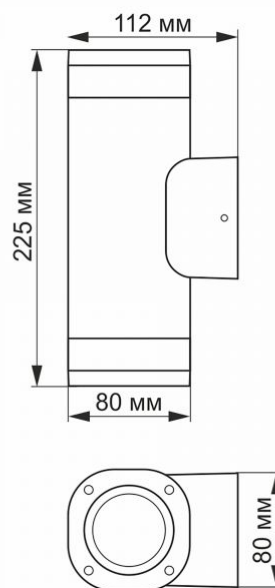

INDEX: VL-AR072G

We reserve the right to make technical changes. The data contained in this material is not legally binding.

Allegro opt Sp. z o.o., ul. Mierzeja Wiślana 11,
30-732 Krakow, Poland.

The product must be used outdoors

Protection against electric shock class I. A product in which the means of protection against electric shock, in addition to the main insulation, is an additional protective circuit connected to the grounding of the power supply network

IK07

— The product withstands a medium impact (e.g., from a blunt object)

-25°+50°C

— Operating temperatures range

Free

— The product does not contain mercury

IP54

— Class of protection against dust and moisture. The product is protected against the ingress of water and dust particles into the housing