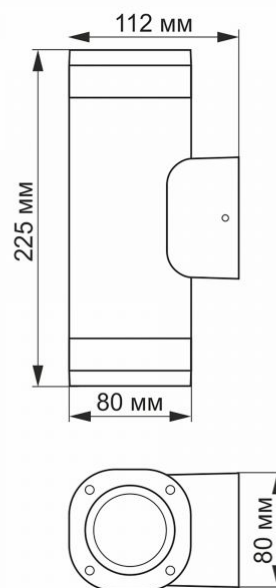

Outer box 12 pcs.

VIDEX-2XGU10-BRUNO-GRAY

INDEX: VL-AR072G

Height 225 mm

Width 80 mm

Depth 112 mm

INDEX: VL-AR072G

We reserve the right to make technical changes. The data contained in this material is not legally binding.