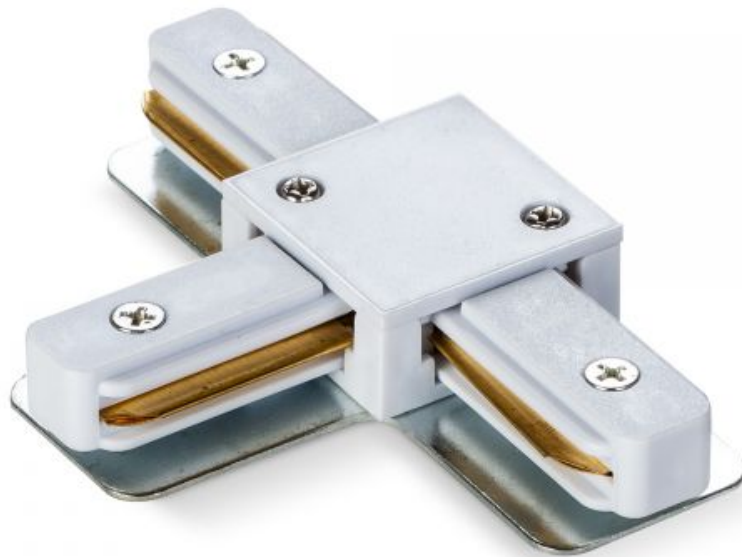

TECHNICAL CARD

T-Type connector

Additional information

Housing colour	White
-----------------------	-------

Dimensions

EAN	5904405541685
In the package	1 pc.
Height	95 mm
Outer box	100 pcs.
Width	65 mm
Depth	16 mm
Unit nett weight	73g