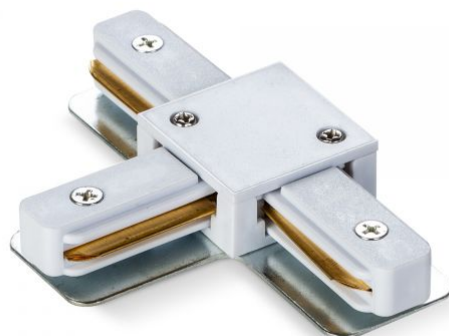

TECHNICAL CARD

T-Type connector

Additional information

Housing colour	White
-----------------------	-------

Dimensions

EAN	5904405541685
In the package	1 pc.
Height	95 mm
Outer box	100 pcs.
Width	65 mm
Depth	16 mm
Unit nett weight	73g