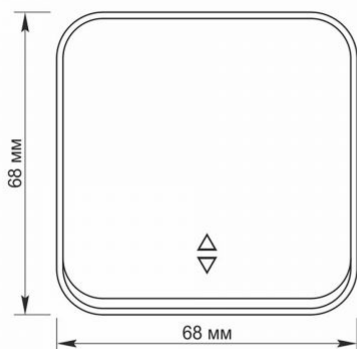

INDEX: VF-BNS11P-W

We reserve the right to make technical changes. The data contained in this material is not legally binding.

Allegro opt Sp. z o.o., ul. Mierzeja Wiślana 11,
30-732 Krakow, Poland.

The product meets the requirements of EU directives

It is forbidden to throw away waste equipment marked with the symbol of a crossed-out bin with other waste

— Class of protection against dust and moisture. Protection against solid objects larger than 12 mm; no protection against moisture