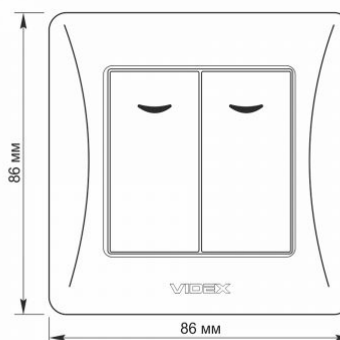

VIDEX®

VIDEX BINERA

INDEX: VF-BNSW2L-BG

We reserve the right to make technical changes. The data contained in this material is not legally binding.

Allegro opt Sp. z o.o., ul. Mierzeja Wiślana 11,
30-732 Krakow, Poland.

The product meets the requirements of EU directives

It is forbidden to throw away waste equipment marked with the symbol of a crossed-out bin with other waste

IP20

— Class of protection against dust and moisture. Protection against solid objects larger than 12 mm; no protection against moisture

Date: 4.06.2026