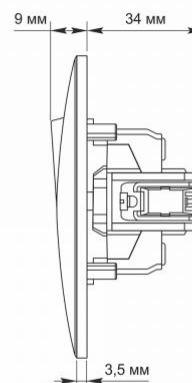

VIDEX®

VIDEX BINERA

INDEX: VF-BNSW2L-BG

We reserve the right to make technical changes. The data contained in this material is not legally binding.

Allegro opt Sp. z o.o., ul. Mierzeja Wiślana 11,
30-732 Krakow, Poland.

The product meets the requirements of EU directives

It is forbidden to throw away waste equipment marked with the symbol of a crossed-out bin with other waste

— Class of protection against dust and moisture. Protection against solid objects larger than 12 mm; no protection against moisture

Date: 29.03.2025