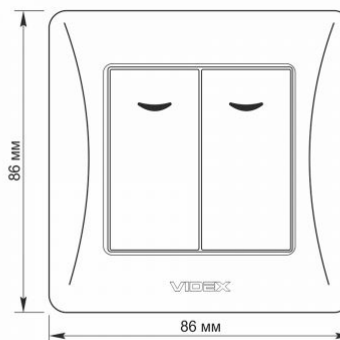

VIDEX®

VIDEX BINERA

INDEX: VF-BNSW2L-BG

We reserve the right to make technical changes. The data contained in this material is not legally binding.

Allegro opt Sp. z o.o., ul. Mierzeja Wiślana 11,
30-732 Krakow, Poland.

The product meets the requirements of EU directives

It is forbidden to throw away waste equipment marked with the symbol of a crossed-out bin with other waste

— Class of protection against dust and moisture. Protection against solid objects larger than 12 mm; no protection against moisture

Date: 29.03.2025