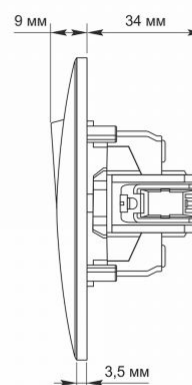

Additional information

Ingress protection	IP20
Housing material	PC, Polyamide

Dimensions

EAN	4820118294926
In the package	1 pc.
Height	86 mm
Outer box	120 pcs.
Width	86 mm

Signs marking goods

Packaging marking	CE, Utilization
-------------------	-----------------

VIDEX BINERA

INDEX: VF-BNSW2L-BG

VIDEX®

VIDEX BINERA

INDEX: VF-BNSW2L-BG

We reserve the right to make technical changes. The data contained in this material is not legally binding.

Allegro opt Sp. z o.o., ul. Mierzeja Wiślana 11,
30-732 Krakow, Poland.

The product meets the requirements of EU directives

It is forbidden to throw away waste equipment marked with the symbol of a crossed-out bin with other waste

IP20

— Class of protection against dust and moisture. Protection against solid objects larger than 12 mm; no protection against moisture