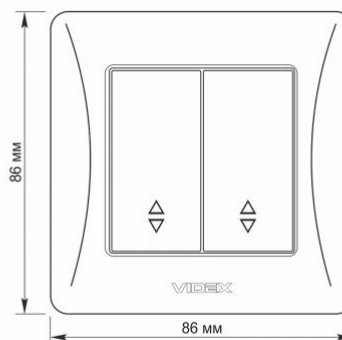

VIDEX®

VIDEX BINERA

INDEX: VF-BNSW2P-BG

We reserve the right to make technical changes. The data contained in this material is not legally binding.

Allegro opt Sp. z o.o., ul. Mierzeja Wiślana 11,
30-732 Krakow, Poland.

The product meets the requirements of EU directives

It is forbidden to throw away waste equipment marked with the symbol of a crossed-out bin with other waste

IP20

— Class of protection against dust and moisture. Protection against solid objects larger than 12 mm; no protection against moisture

Date: 2.04.2025