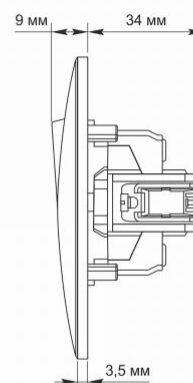

VIDEX®

VIDEX BINERA

INDEX: VF-BNSW2P-BG

We reserve the right to make technical changes. The data contained in this material is not legally binding.

Allegro opt Sp. z o.o., ul. Mierzeja Wiślana 11,
30-732 Krakow, Poland.

The product meets the requirements of EU directives

It is forbidden to throw away waste equipment marked with the symbol of a crossed-out bin with other waste

IP20

— Class of protection against dust and moisture. Protection against solid objects larger than 12 mm; no protection against moisture

Date: 2.04.2025