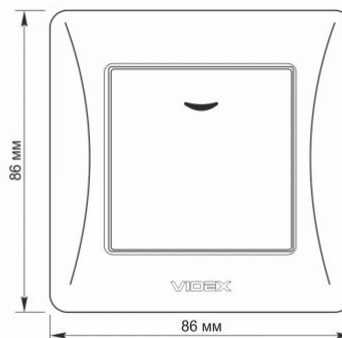

VIDEX®

VIDEX BINERA

INDEX: VF-BNSW1L-BG

We reserve the right to make technical changes. The data contained in this material is not legally binding.

Allegro opt Sp. z o.o., ul. Mierzeja Wiślana 11,
30-732 Krakow, Poland.

The product meets the requirements of EU directives

It is forbidden to throw away waste equipment marked with the symbol of a crossed-out bin with other waste

IP20

— Class of protection against dust and moisture. Protection against solid objects larger than 12 mm; no protection against moisture

Date: 29.03.2025