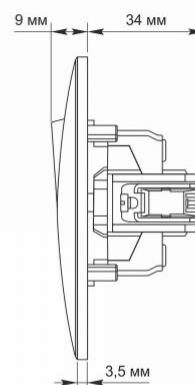

VIDEX®

VIDEX BINERA

INDEX: VF-BNSW1L-BG

We reserve the right to make technical changes. The data contained in this material is not legally binding.

Allegro opt Sp. z o.o., ul. Mierzeja Wiślana 11,
30-732 Krakow, Poland.

The product meets the requirements of EU directives

It is forbidden to throw away waste equipment marked with the symbol of a crossed-out bin with other waste

IP20

— Class of protection against dust and moisture. Protection against solid objects larger than 12 mm; no protection against moisture

Date: 29.03.2025