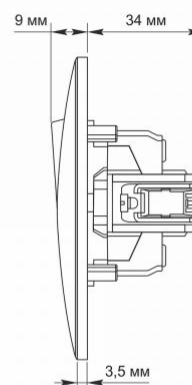

VIDEX®

VIDEX BINERA

INDEX: VF-BNSW1P-W

We reserve the right to make technical changes. The data contained in this material is not legally binding.

Allegro opt Sp. z o.o., ul. Mierzeja Wiślana 11,
30-732 Krakow, Poland.

The product meets the requirements of EU directives

It is forbidden to throw away waste equipment marked with the symbol of a crossed-out bin with other waste

IP20

— Class of protection against dust and moisture. Protection against solid objects larger than 12 mm; no protection against moisture

Date: 24.06.2026