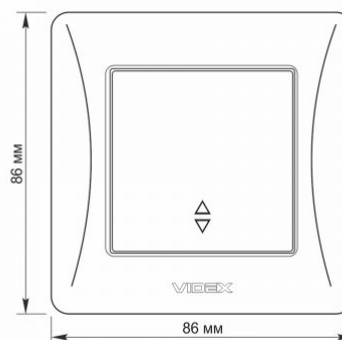

VIDEX®

VIDEX BINERA

INDEX: VF-BNSW1P-W

We reserve the right to make technical changes. The data contained in this material is not legally binding.

Allegro opt Sp. z o.o., ul. Mierzeja Wiślana 11,
30-732 Krakow, Poland.

The product meets the requirements of EU directives

It is forbidden to throw away waste equipment marked with the symbol of a crossed-out bin with other waste

IP20

— Class of protection against dust and moisture. Protection against solid objects larger than 12 mm; no protection against moisture

Date: 24.06.2026