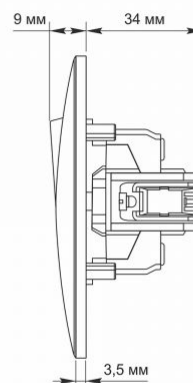

VIDEX®

VIDEX BINERA

INDEX: VF-BNSW1I-BG

Technische Änderungen vorbehalten. Die darin enthaltenen Daten Material ist nicht rechtlich bindend.

Allegro opt Sp. z o.o., ul. Mierzeja Wiślana 11,
30-732 Krakow, Polen.

Das Produkt entspricht den Anforderungen der EU-Richtlinien

Es ist verboten, Altgeräte, die mit dem Symbol einer durchgestrichenen Mülltonne gekennzeichnet sind, mit dem Restmüll zu entsorgen

Schutzklasse gegen Staub und Feuchtigkeit.
Schutz vor festen Objekten größer als 12 mm;
kein Schutz vor Feuchtigkeit

Datum: 4.06.2026