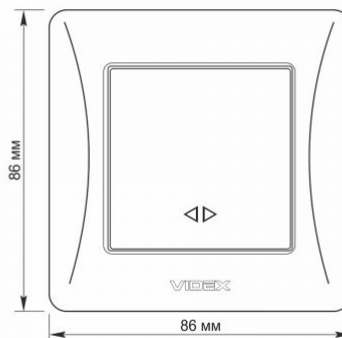

VIDEX®

VIDEX BINERA

INDEX: VF-BNSW1I-BG

Technische Änderungen vorbehalten. Die darin enthaltenen Daten Material ist nicht rechtlich bindend.

Allegro opt Sp. z o.o., ul. Mierzeja Wiślana 11,
30-732 Krakow, Polen.

Das Produkt entspricht den Anforderungen der EU-Richtlinien

Es ist verboten, Altgeräte, die mit dem Symbol einer durchgestrichenen Mülltonne gekennzeichnet sind, mit dem Restmüll zu entsorgen

Schutzklasse gegen Staub und Feuchtigkeit.
Schutz vor festen Objekten größer als 12 mm;
kein Schutz vor Feuchtigkeit

Datum: 4.06.2026