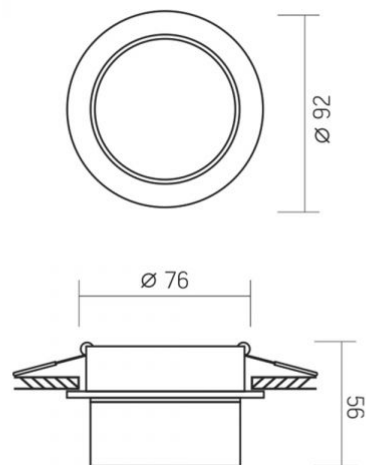

Height 56 mm

Recessed spotlight luminaire VL-SPF11R-W

INDEX: VL-SPF11R-W

Depth 92 mm

Width 92 mm

Outer box 50 pcs.

INDEX: VL-SPF11R-W

We reserve the right to make technical changes. The data contained in this material is not legally binding.