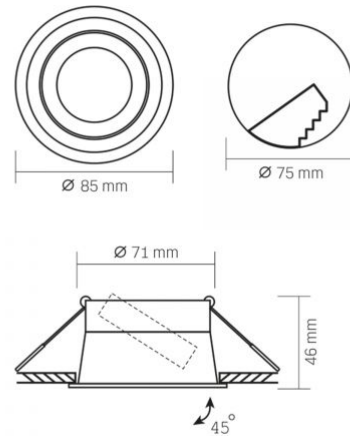

Housing colour Black

Operating temperature range -25° +50°C

Mercury content Does not contain

Ingress protection IP20

Housing material Aluminum

Dimensions

EAN 4820246482899

Height 46 mm

Recessed spotlight luminaire VL-SPF09R-B

INDEX: VL-SPF09R-B

Depth 85 mm

Width 85 mm

Outer box 50 pcs.

INDEX: VL-SPF09R-B

We reserve the right to make technical changes. The data contained in this material is not legally binding.