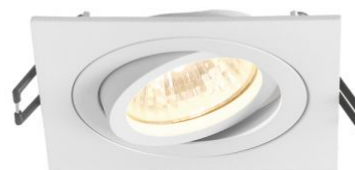

VIDEX®

IK07

-25° +50°C

Free

IP20

WARRANTY 2 YEARS

General parameters

Light source replaceable end user

Electrical parameters

Rated voltage, frequency AC 220-240 V, 50/60 Hz

Input interface Free wire ends

Additional information

Place of installation Ceiling, Recessed

Place of application indoor

Impact protection IK07

Housing colour White

Operating temperature range -25° +50°C

Mercury content Does not contain

Ingress protection IP20

Housing material Aluminum

Dimensions

EAN 4820246482868

Outer box 50 pcs.

Recessed spotlight luminaire VL-SPF08S-W

INDEX: VL-SPF08S-W

Height 25 mm

Width 92 mm

Depth 92 mm