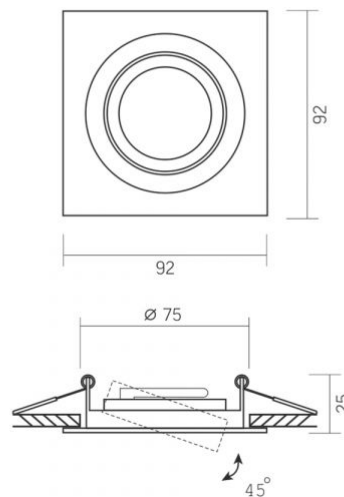

### Dimensions

**EAN** 4820246482868

**Outer box** 50 pcs.

### INDEX: VL-SPF08S-W

**Height** 25 mm

**Width** 92 mm

**Depth** 92 mm

**INDEX: VL-SPF08S-W**

We reserve the right to make technical changes. The data contained in this material is not legally binding.

Allegro opt Sp. z o.o., ul. Mierzeja Wiślana 11,  
30-732 Krakow, Poland.