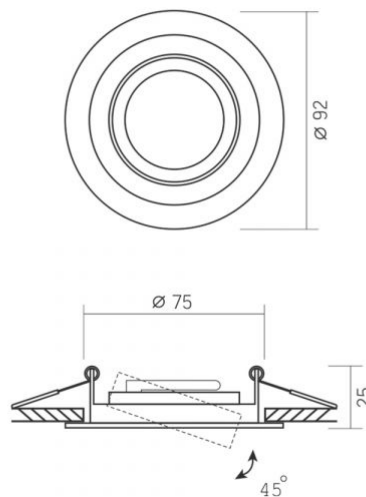

INDEX: VL-SPF08R-B

We reserve the right to make technical changes. The data contained in this material is not legally binding.

Allegro opt Sp. z o.o., ul. Mierzeja Wiślana 11,
30-732 Krakow, Poland.

The product must be used indoors

IK07

The product withstands a medium impact (e.g., from a blunt object)

-25° +50°C

Operating temperatures range

Free

The product does not contain mercury

IP20

Class of protection against dust and moisture.
Protection against solid objects larger than 12 mm;
no protection against moisture