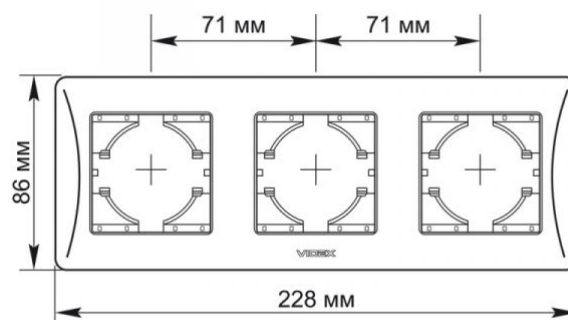

VIDEX®

IP20

WARRANTY 3 YEARS

VIDEX BINERA frames allow you to create an integral structure from several fittings, solving any tasks of ergonomics and aesthetics. The VIDEX BINERA frame is a perfect construction whose materials provide a long service life and are able to withstand critical temperatures, guaranteeing safety. The versatile and perfect design will add sophistication and comfort to any room.

Additional information

Ingress protection IP20

Dimensions

EAN	4820118295244
In the package	1 pc.
Outer box	96 pcs.
Height	228 mm
Width	86 mm
Depth	9 mm

Signs marking goods

Packaging marking Utilization

VIDEX BINERA

INDEX: VF-BNFR3H-BG

We reserve the right to make technical changes. The data contained in this material is not legally binding.

Allegro opt Sp. z o.o., ul. Mierzeja Wiślana 11,
30-732 Krakow, Poland.

It is forbidden to throw away waste equipment marked with the symbol of a crossed-out bin with other waste

— Class of protection against dust and moisture. Protection against solid objects larger than 12 mm; no protection against moisture