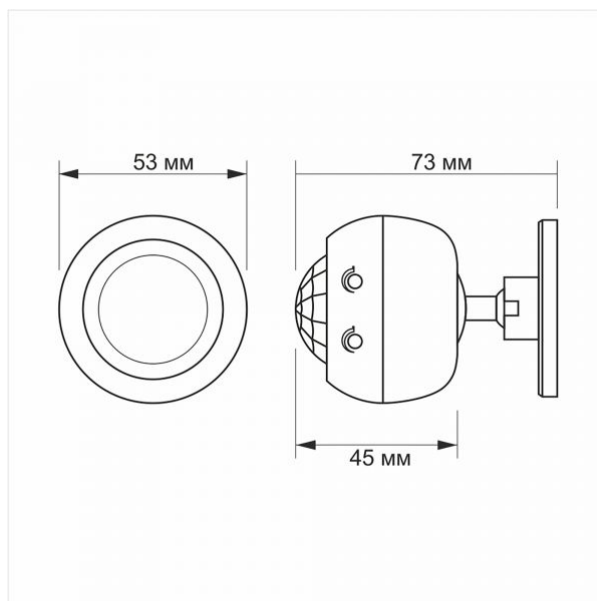

VIDEX®

VIDEX VL-SPS27W 1200W

INDEX: VL-SPS27W