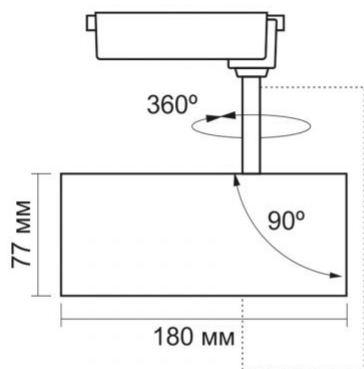

INDEX: VLE-TR04-304B

We reserve the right to make technical changes. The data contained in this material is not legally binding.

Allegro opt Sp. z o.o., ul. Mierzeja Wiślana 11,
30-732 Krakow, Poland.

- The product must be used indoors
- Class of protection against electric shock II - provided not only by basic insulation but also by double or reinforced insulation
- Minimum distance from the illuminated object
  0,5 m
- The product can be installed and used in/on normally flammable surfaces
- Waste recycling after the end of the product's service life
- The product meets the requirements of EU directives
- It is forbidden to throw away waste equipment marked with the symbol of a crossed-out bin with other waste
- Rated beam angle
  36°
- Ra > 90 - color rendering index
  Ra > 90
- Rated On/off cycles
  ON/OFF 20 000
- Nominal lifetime (hours)
  30 000 h
- The product does not emit ultraviolet light
  Free
- The product is incompatible with light regulators
  Not Dimmable
- Operating temperatures range
  -20°-40°C
- The flickering of the light does not exceed the permissible level
  No Flicker
- The product has minimal flickering, which should not cause discomfort or danger
  No Flicker
- Colour consistency in MacAdam ellipses (SDCM)
  CCT 4000K
- The product does not contain mercury
  Free
- Class of protection against dust and moisture. Protection against solid objects larger than 12 mm; no protection against moisture
  IP20