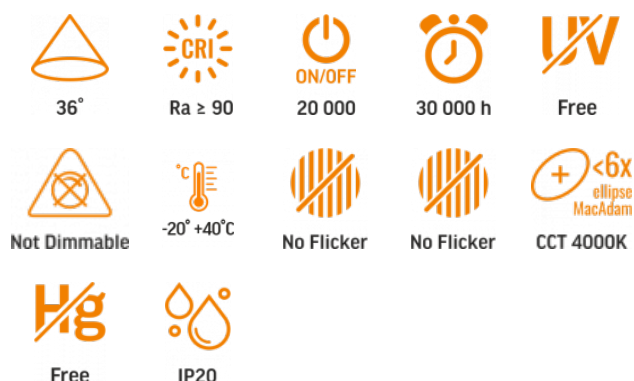

VIDEX®

VIDEX-TOR-30W-BLACK

INDEX: VLE-TR04-304B

WARRANTY 3 YEARS

NEUTRAL WHITE

4000K

Neutral White / Neutralny biały / Neutralni bila / Blanc neuter / Neutrálna biela / Neutraal wit / Semleges feher / Nevtralno bela / Neutralno bijela / Neutralweiß / Alb neutru / Neutralus balta / Neitrāls balta / Neutraalne valge / Нейтрално бяла / Bianco neutro.

General parameters

Light source or containing product Light source

Light source replaceable by the producer

Type of light source

Energy class of the light source F

Dimmable no

Directional (DLS) or non-directional (NDLS) light source DLS

Color-tunable light source no

Mains (MLS) or non-mains (NMLS) light source MLS

Technology LED

Electrical parameters

On-mode power (Pon)	30 W
Rated voltage, frequency	AC 220-240 V, 50/60 Hz
Rated current	145 mA
Input interface	2 Wires Busbar
Electric shock protection class	II
Displacement factor (cos φ1)	0.9
Energy consumption in on-mode of the light source (kWh/1000h)	30

Photometric parameters

Useful luminous flux (Φuse)	2400 Lm
Correlated color temperature	4000K (neutral white)
Beam angle	36°
Color rendering index (CRI)	Ra > 90
On/Off cycles	20000
Lifetime (L70B50)	30000 h
Useful luminous flux of the light source reference	in a narrow cone (90°)
Chromaticity coordinates (x)	0.38
Chromaticity coordinates (y)	0.38
R9 colour rendering index value	>0
Flicker metric (Pst LM)	≤1
Stroboscopic effect metric (SVM)	≤0.4
Colour consistency in MacAdam ellipses (SDCM)	<6 (4000K)
CRI Min	Ra 90