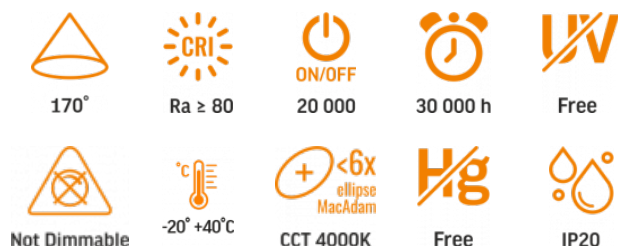

VIDEX®

VIDEX-DOWNLIGHT-LED-DLSS-18W-NW

INDEX: VLE-DLSS-184

WARRANTY 2 YEARS

NEUTRAL WHITE

4000K

Neutral White / Neutralny biały / Neutralni bila / Blanc neuter / Neutrálna biela / Neutraal wit / Semleges feher / Nevtralno bela / Neutralno bijela / Neutralweiß / Alb neutru / Neutralus balta / Neitrāls balta / Neutraalne valge / Нейтрално бяла / Bianco neutro.

General parameters

Light source or containing product	Containing product
Control gear replaceable	by the producer
Light source replaceable	by the producer

Type of light source

Energy efficiency class of the contained light source	E
Dimmable	no
Directional (DLS) or non-directional (NDLS) light source	NDLS
Connected light source (cls)	no
Color-tunable light source	no
Mains (MLS) or non-mains (NMLS) light source	NMLS

High luminance light source	No
Anti-glare shield	No
Technology	LED

Electrical parameters

On-mode power (Pon)	15 W
Rated voltage, frequency	AC 220-240 V, 50/60 Hz
Rated current	120 mA
Input interface	Free wire ends
Electric shock protection class	II
Displacement factor (cos φ1)	-
Survival factor	0.9
Energy consumption in on-mode of the light source (kWh/1000h)	18

Photometric parameters

Useful luminous flux of the contained light source (Φuse)	1850 Lm
Correlated color temperature	4000K (neutral white)
Beam angle	170°
Color rendering index (CRI)	Ra > 80
On/Off cycles	20000
Lifetime (L70B50)	30000 h
Useful luminous flux of the light source reference	in a sphere (360°)
Chromaticity coordinates (x)	0.38
Chromaticity coordinates (y)	0.38