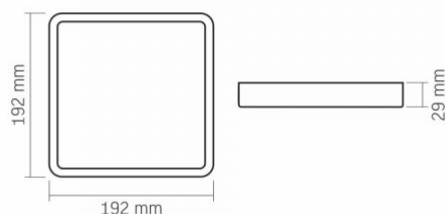

Photometric parameters

Useful luminous flux of the contained light source (Φuse)	1850 Lm
Correlated color temperature	4000K (neutral white)
Beam angle	170°
Color rendering index (CRI)	Ra > 80
On/Off cycles	20000
Lifetime (L70B50)	30000 h
Useful luminous flux of the light source reference	in a sphere (360°)
Chromaticity coordinates (x)	0.38
Chromaticity coordinates (y)	0.38

Width	192 mm
Depth	29 mm
Unit nett weight	520g

Signs marking goods

Packaging marking

Recycling of
waste, CE,
Utilization

Additional information

Place of installation	Ceiling, Flat surface, Wall
Place of application	indoor
Housing colour	White
Diffuser material	Plastic
Ultraviolet radiation	no
Operating temperature range	-20° +40°C
Suitable for installation in normally flammable surfaces	yes
Mercury content	Does not contain
Ingress protection	IP20
Housing material	Iron alloy

Dimensions

EAN	5904405540763
In the package	1 pc.
Height	192 mm
Outer box	20 pcs.

INDEX: VLE-DLSS-184

We reserve the right to make technical changes. The data contained in this material is not legally binding.