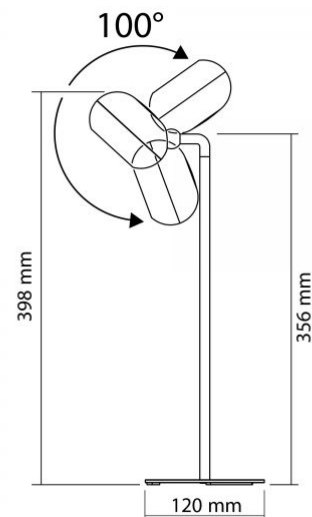

VIDEX®

VIDEX VLE-TF18B Black

INDEX: VLE-TF18B

We reserve the right to make technical changes. The data contained in this material is not legally binding.

Allegro opt Sp. z o.o., ul. Mierzeja Wiślana 11,
30-732 Krakow, Poland.