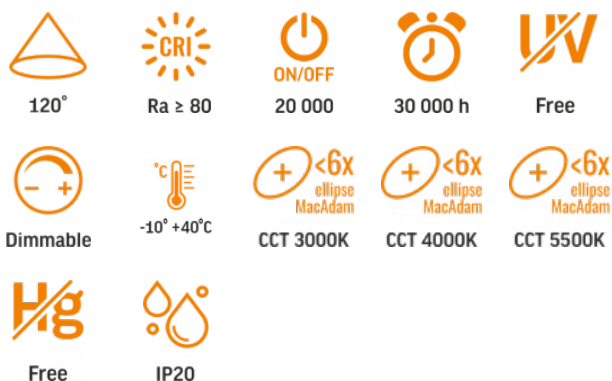

VIDEX®

VIDEX VLE-TF18B Schwarz

INDEX: VLE-TF18B

GARANTIE 2 JAHRE

Allgemeine Parameter

Austauschbares Netzteil	nein
Austauschbare Lichtquelle	nein

Art der Lichtquelle

Dimmbar	3-stufig
Gerichtete (DLS) oder nicht gerichtete (NDLS) Lichtquelle	-
Vernetzte Lichtquelle (CLS)	-
Farblich abstimmbare Lichtquelle	ja
Netzbetriebene (MLS) oder nicht netzbetriebene (NMLS) Lichtquelle	-
Lichtquelle mit hoher Leuchtdichte	-
Blendfreier Schutzschirm	-
Technologie	LED

Elektrische Parameter

Leistung	3 W

Hochspannung	DC 5 V
Maximale Stromstärke	2 A
Verbindungsschnittstelle	USB-C
Schutzklasse gegen elektrischen Schlag	III
Verschiebungsfaktor (cos ϕ1)	-
Überlebensfaktor	1

Photometrische Parameter

Luminous flux	300 Lm
Farbtemperatur des Lichts	5500K (weißes Licht), 4000K (neutralweiß), 3000K (warmes Licht)
Streuwinkel	120°
Lichtqualität	Ra > 80
Ein/Aus-Zyklen	20000
Arbeitsressource (L70B50)	30000 Std
Chromatizitätskoordinaten (x)	0.38
Chromatizitätskoordinaten (y)	0.38
Farbwiedergabeindexwert R9	-
The lumen maintenance factor	-
Flimmerkennzahl (Pst LM)	-
Stroboskopeffektkennzahl (SVM)	-
Farbkonsistenz in MacAdam-Ellipsen (SDCM)	<math><6</math> (3000K), <math><6</math> (4000K), <math><6</math> (5500K)

Zusätzliche Information

Ort der Installation	Schreibtisch
Einsatzumgebung	innerhalb