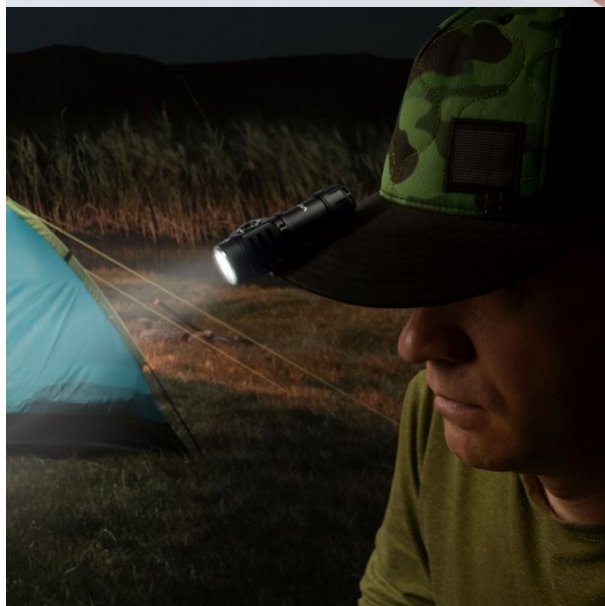

VIDEX®

VIDEX VLF-A055 600Lm 5700K

INDEX: VLF-A055

VIDEX®
MODEL | A055

ULTRACOMPACT RECHARGEABLE LED FLASHLIGHT

600
MAX LUMENS

- 4 LIGHTING MODES
- TYPE-C
- 2m IP68
- 1m IMPACT RESISTANCE

VIDEX®
MODEL | A055

LUMINUS SST20
10W
5700K

Energy efficient led provides maximum output 600 lumens, beam distance 115m and long service life up to 50000 hours.