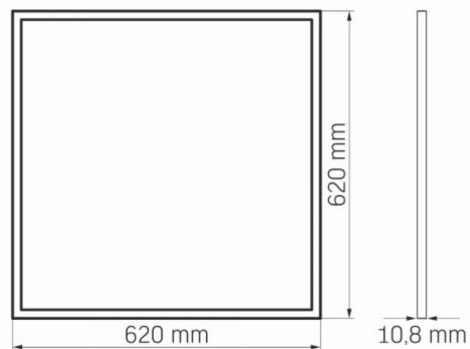

Dimensions

EAN	5904405540657
Height	620 mm

VIDEX[®]

VIDEX-PANEL-LED-40W-P62-406W-CW

INDEX: VLE-P62-406W

Outer box	5 pcs.
Width	620 mm
Depth	10.8 mm

We reserve the right to make technical changes. The data contained in this material is not legally binding.