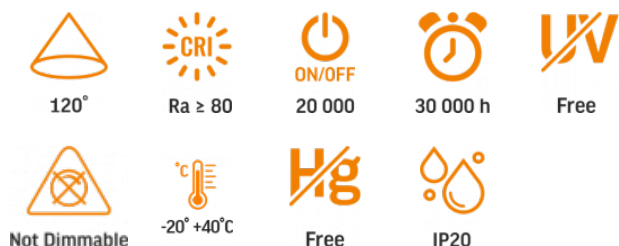

VIDEX®

VIDEX-PANEL-LED-40W-P62-406W-CW

INDEX: VLE-P62-406W

WARRANTY 3 YEARS

Cold White / Zimna biel / Studena bila / Blanc froid / Studená biela / Koud wit / Hideg feher / Hladno bela / Hladno bijela / Kaltweiß / Alb rece / Šalta balta / Auksti balta / Kúlm valge.

General parameters

Light source or containing product	Containing product
Control gear replaceable	by the producer
Light source replaceable	by the producer

Type of light source

Energy efficiency class of the contained light source	D
Dimmable	no

Electrical parameters

Rated voltage, frequency	AC 175-265 V, 50/60 Hz
Rated current	300 mA
Input interface	Free wire ends

Electric shock protection class II

Photometric parameters

Useful luminous flux of the contained light source (Φ_{use})	5200 Lm
Correlated color temperature	6000K (cold white)
Beam angle	120°
Color rendering index (CRI)	Ra > 80
On/Off cycles	20000
Lifetime (L70B50)	30000 h
Useful luminous flux of the light source reference	in a sphere (360°)

Additional information

Place of installation	Armstrong ceiling, Ceiling
Place of application	indoor
Housing colour	White
Diffuser material	Plastic
Ultraviolet radiation	no
Operating temperature range	-20° +40°C
Mercury content	Does not contain
Ingress protection	IP20
Housing material	Aluminum

Dimensions

EAN	5904405540657
Height	620 mm