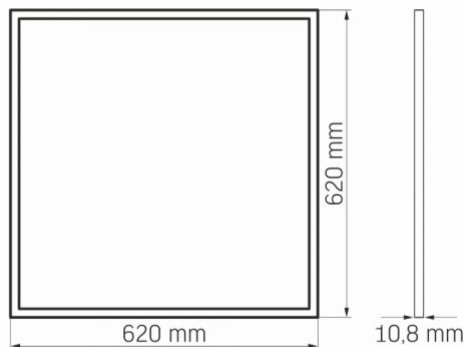

INDEX: VLE-P62-404W

We reserve the right to make technical changes. The data contained in this material is not legally binding.

Allegro opt Sp. z o.o., ul. Mierzeja Wiślana 11,

30-732 Krakow, Poland.

The product must be used indoors

Class of protection against electric shock II - provided not only by basic insulation but also by double or reinforced insulation

120°

Rated beam angle

Ra > 80

Ra > 80 - color rendering index

20 000

Rated On/off cycles

30 000 h

Nominal lifetime (hours)

Free

The product does not emit ultraviolet light

Not Dimmable

The product is incompatible with light regulators

-20° +40°C

Operating temperatures range

Free

The product does not contain mercury

IP20

Class of protection against dust and moisture. Protection against solid objects larger than 12 mm; no protection against moisture