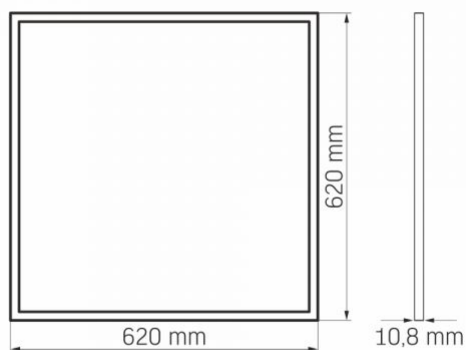

INDEX: VLE-P62-404W

We reserve the right to make technical changes. The data contained in this material is not legally binding.

Allegro opt Sp. z o.o., ul. Mierzeja Wiślana 11,

30-732 Krakow, Poland.

The product must be used indoors

Class of protection against electric shock II - provided not only by basic insulation but also by double or reinforced insulation

120°

Rated beam angle

Ra > 80

Ra > 80 - color rendering index

20 000

Rated On/off cycles

30 000 h

Nominal lifetime (hours)

Free

The product does not emit ultraviolet light

Not Dimmable

The product is incompatible with light regulators

-20° +40°C

Operating temperatures range

Free

The product does not contain mercury

IP20

Class of protection against dust and moisture. Protection against solid objects larger than 12 mm; no protection against moisture