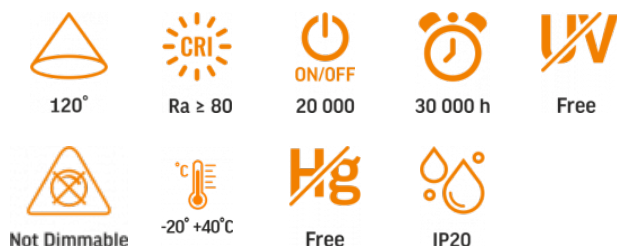

VIDEX®

VIDEX-PANEL-LED-40W-P406W-CW

INDEX: VLE-P406W

WARRANTY 3 YEARS

Cold White / Zimna biel / Studena bila / Blanc froid / Studená biela / Koud wit / Hideg feher / Hladno bela / Hladno bijela / Kaltweiß / Alb rece / Šalta balta / Auksti balta / Kúlm valge.

General parameters

Light source or containing product	Containing product
Control gear replaceable	by the producer
Light source replaceable	by the producer

Type of light source

Energy efficiency class of the contained light source	D
Dimmable	no

Electrical parameters

Rated voltage, frequency	AC 175-265 V, 50/60 Hz
Rated current	300 mA
Input interface	Free wire ends

Electric shock protection class II

Photometric parameters

Useful luminous flux of the contained light source (Φuse)	5200 Lm
Correlated color temperature	6000K (cold white)
Beam angle	120°
Color rendering index (CRI)	Ra > 80
On/Off cycles	20000
Lifetime (L70B50)	30000 h
Useful luminous flux of the light source reference	in a sphere (360°)

Additional information

Place of installation	Armstrong ceiling, Ceiling
Place of application	indoor
Housing colour	White
Diffuser material	Plastic
Ultraviolet radiation	no
Operating temperature range	-20° +40°C
Mercury content	Does not contain
Ingress protection	IP20
Housing material	Aluminum

Dimensions

EAN	5904405540633
In the package	1 pc.