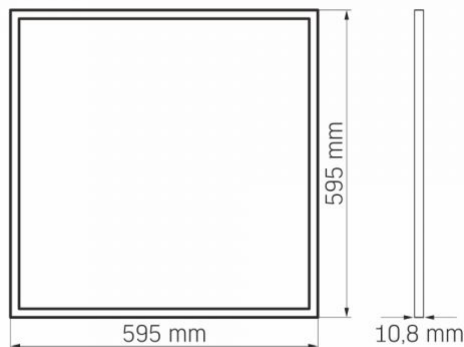

INDEX: VLE-P406W

We reserve the right to make technical changes. The data contained in this material is not legally binding.

Allegro opt Sp. z o.o., ul. Mierzeja Wiślana 11,
30-732 Krakow, Poland.

The product must be used indoors

Class of protection against electric shock II - provided not only by basic insulation but also by double or reinforced insulation

Waste recycling after the end of the product's service life

The product meets the requirements of EU directives

It is forbidden to throw away waste equipment marked with the symbol of a crossed-out bin with other waste

120°

Rated beam angle

Ra > 80

Ra > 80 - color rendering index

20 000

Rated On/off cycles

30 000 h

Nominal lifetime (hours)

Free

The product does not emit ultraviolet light

Not Dimmable

The product is incompatible with light regulators

-20° +40°C

Operating temperatures range

Free

The product does not contain mercury

IP20

Class of protection against dust and moisture. Protection against solid objects larger than 12 mm; no protection against moisture