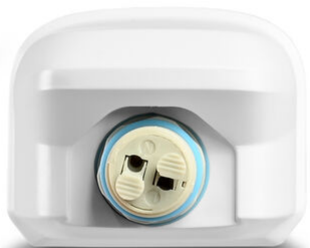

VIDEX®

VIDEX 20W 0.6M 5000K 3200Lm White

INDEX: VL-BNWL04-20065