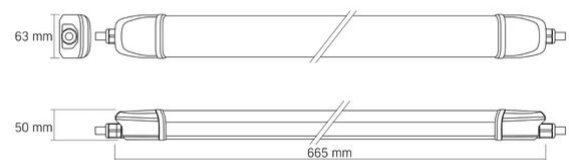

VIDEX®

VIDEX 20W 0.6M 5000K 3200Lm White

INDEX: VL-BNWL04-20065

We reserve the right to make technical changes. The data contained in this material is not legally binding.

Allegro opt Sp. z o.o., ul. Mierzeja Wiślana 11,
30-732 Krakow, Poland.