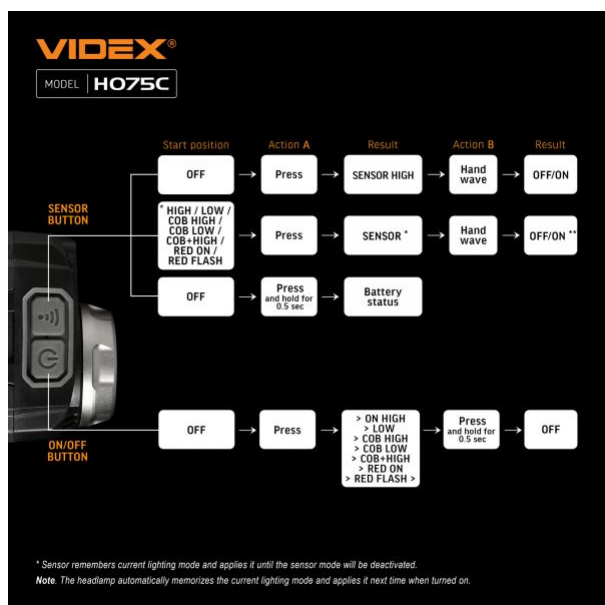

VIDEX®

VIDEX VLF-H075C 550Lm 5000K

INDEX: VLF-H075C

Technische Änderungen vorbehalten. Die darin enthaltenen Daten Material ist nicht rechtlich

bindend.

Allegro opt Sp. z o.o., ul. Mierzeja Wiślana 11,
30-732 Krakow, Polen.

Das Produkt entspricht den Anforderungen der EU-Richtlinien

Es ist verboten, Altgeräte, die mit dem Symbol einer durchgestrichenen Mülltonne gekennzeichnet sind, mit dem Restmüll zu entsorgen

Der Schutz ist bei einem Sturz aus einer Höhe von bis zu 1.5 Metern wirksam

Not Dimmable

Das Produkt ist nicht kompatibel mit Lichtreglern

-20° +40°C

Betriebstemperaturbereich

Free

Das Produkt enthält kein Quecksilber

IP65

Schutzklasse gegen Staub und Feuchtigkeit. Das Produkt hat vollständigen Schutz gegen Staub und Wasserstrahlen aus allen Richtungen