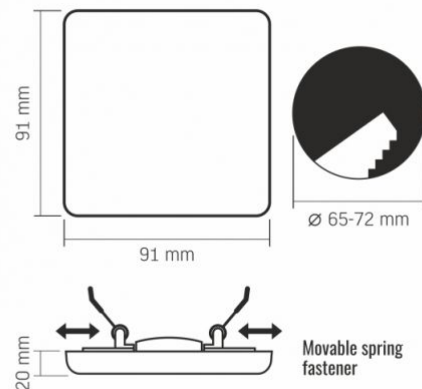

Additional information

| | |
|------------------------------------|-------------------|
| Place of installation | Ceiling, Recessed |
| Place of application | indoor |
| Housing colour | White |
| Diffuser material | Plastic |
| Ultraviolet radiation | no |
| Operating temperature range | -20° +40°C |
| Mercury content | Does not contain |
| Ingress protection | IP54 / IP20 |
| Housing material | Iron alloy |

Dimensions

VIDEX®

VIDEX-DOWNLIGHT-LED-DLFS-9W-NW

INDEX: VLE-DLFS-094

| | |
|------------------|---------------|
| EAN | 5904405540817 |
| Outer box | 20 pcs. |
| Height | 91 mm |
| Width | 91 mm |
| Depth | 20 mm |