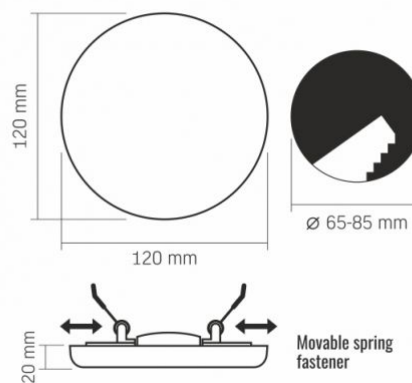

Additional information

Place of installation	Ceiling, Recessed
Place of application	indoor
Housing colour	White
Diffuser material	Plastic
Ultraviolet radiation	no
Operating temperature range	-20° +40°C
Mercury content	Does not contain
Ingress protection	IP54 / IP20
Housing material	Iron alloy

Dimensions

VIDEX®

VIDEX-DOWNLIGHT-LED-DLFR-15W-NW

INDEX: VLE-DLFR-154

EAN	5904405540794
Outer box	20 pcs.
Height	120 mm
Width	120 mm
Depth	20 mm

We reserve the right to make technical changes. The data contained in this material is not legally binding.