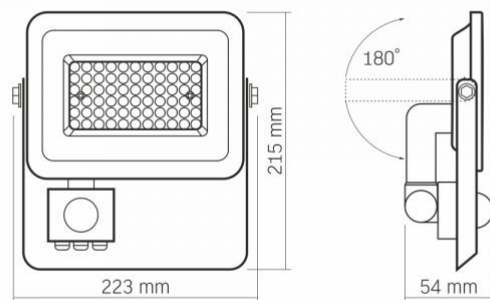

VIDEX®

VIDEX-FLOOD-LED-PIR-LUCA-50W-NW

INDEX: VLE-F2e-505W-S