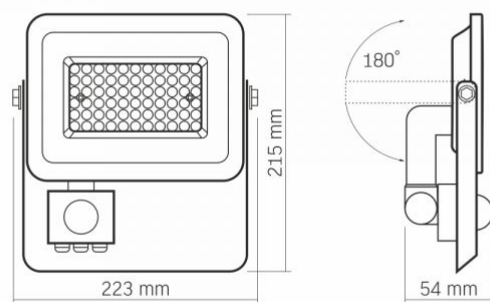

VIDEX®

VIDEX-FLOOD-LED-PIR-LUCA-50W-NW

INDEX: VLE-F2e-505W-S