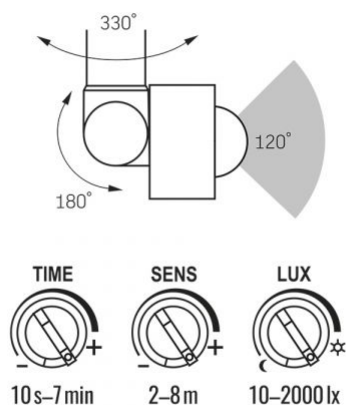

INDEX: VLE-F2e-505W-S

We reserve the right to make technical changes. The data contained in this material is not legally binding.

Allegro opt Sp. z o.o., ul. Mierzeja Wiślana 11,
30-732 Krakow, Poland.

- The product must be used outdoors
- 0,5 m Minimum distance from the illuminated object
- Protection against electric shock class I. A product in which the means of protection against electric shock, in addition to the main insulation, is an additional protective circuit connected to the grounding of the power supply network
- Waste recycling after the end of the product's service life
- The product meets the requirements of EU directives
- It is forbidden to throw away waste equipment marked with the symbol of a crossed-out bin with other waste
- 90° — Rated beam angle
- Ra > 80 — Ra > 80 - color rendering index
- 20 000 — Rated On/off cycles
- IK07 — The product withstands a medium impact (e.g., from a blunt object)
- 30 000 h — Nominal lifetime (hours)
- Free — The product does not emit ultraviolet light
- Not Dimmable — The product is incompatible with light regulators
- -20°C +50°C — Operating temperatures range
- Free — The product does not contain mercury
- IP65 — Class of protection against dust and moisture. The product has full protection against dust and water jets from all directions