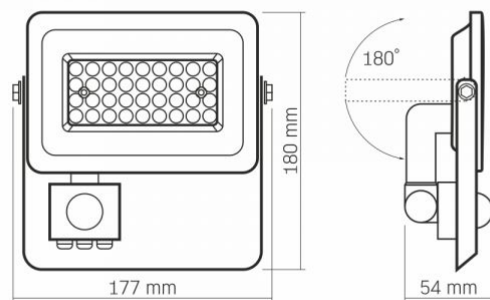

VIDEX®

VIDEX-FLOOD-LED-PIR-LUCA-30W-NW

INDEX: VLE-F2e-305W-S