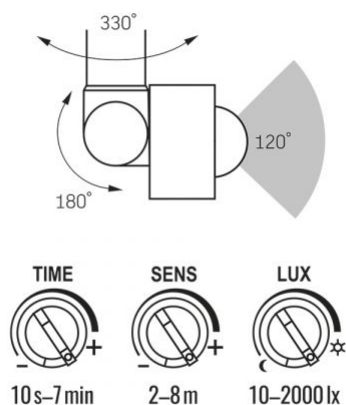

INDEX: VLE-F2e-305W-S

We reserve the right to make technical changes. The data contained in this material is not legally binding.

Allegro opt Sp. z o.o., ul. Mierzeja Wiślana 11,
30-732 Krakow, Poland.

- The product must be used outdoors
- Protection against electric shock class I. A product in which the means of protection against electric shock, in addition to the main insulation, is an additional protective circuit connected to the grounding of the power supply network
- Minimum distance from the illuminated object
  0,5 m
- Waste recycling after the end of the product's service life
- The product meets the requirements of EU directives
- It is forbidden to throw away waste equipment marked with the symbol of a crossed-out bin with other waste
- Rated beam angle
  90°
- Ra > 80 - color rendering index
  Ra = 80
- Rated On/off cycles
  20 000
- The product withstands a medium impact (e.g., from a blunt object)
  IK07
- Nominal lifetime (hours)
  30 000 h
- The product does not emit ultraviolet light
  Free
- The product is incompatible with light regulators
  Not Dimmable
- Operating temperatures range
  -20°C +50°C
- The product does not contain mercury
  Free
- Class of protection against dust and moisture. The product has full protection against dust and water jets from all directions
  IP65