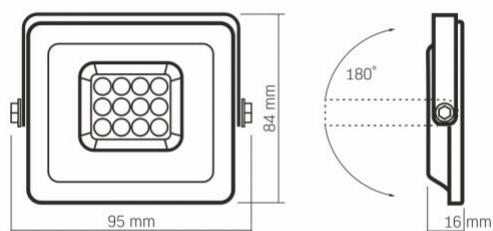

INDEX: VLE-F2e-105W

We reserve the right to make technical changes. The data contained in this material is not legally binding.

Allegro opt Sp. z o.o., ul. Mierzeja Wiślana 11,
30-732 Krakow, Poland.

- The product must be used outdoors
- Protection against electric shock class I. A product in which the means of protection against electric shock, in addition to the main insulation, is an additional protective circuit connected to the grounding of the power supply network
- Minimum distance from the illuminated object
  0,5 m
- The product can be installed and used in/on normally flammable surfaces
- The product meets the requirements of EU directives
- It is forbidden to throw away waste equipment marked with the symbol of a crossed-out bin with other waste
- Rated beam angle
  90°
- Ra > 80 - color rendering index
- Rated On/off cycles
  20 000
- The product withstands a medium impact (e.g., from a blunt object)
  IK07
- Nominal lifetime (hours)
  30 000 h
- The product does not emit ultraviolet light
  Free
- The product is incompatible with light regulators
  Not Dimmable
- Operating temperatures range
  -20°C +50°C
- The flickering of the light does not exceed the permissible level
  No Flicker
- Colour consistency in MacAdam ellipses (SDCM)
  CCT 5000K
- The product does not contain mercury
  Free
- Class of protection against dust and moisture. The product has full protection against dust and water jets from all directions
  IP65