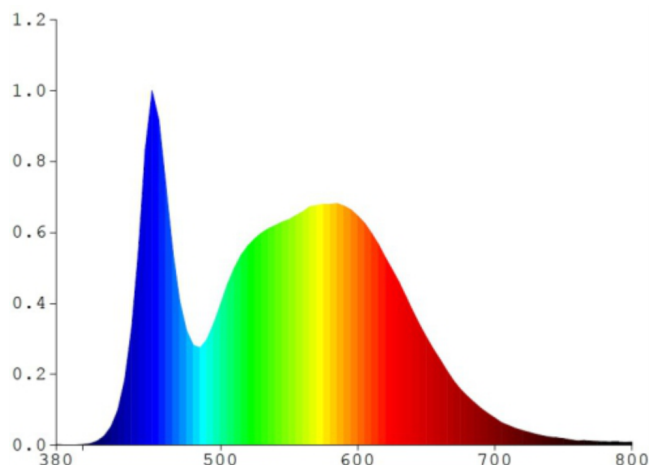

VIDEX®

VIDEX-FLOOD-LED-F3-100W-5K

INDEX: VLE-F3-1005B

Ra ≥ 80

20 000

IK07

30 000 h

Free

Not Dimmable

-20°C +50°C

No Flicker

CCT 5000K

Free

IP65

WARRANTY 2 YEARS

NEUTRAL WHITE

5000K

Neutral White / Neutralny biały / Neutralni bila / Blanc neuter / Neutrálna biela / Neutraal wit / Semleges feher / Nevtralno bela / Neutralno bijela / Neutralweiß / Alb neutru / Neutralus balta / Neitrāls balta / Neutraalne valge / Нейтрално бяла / Bianco neutro.

General parameters

Light source or containing product	Light source
Light source replaceable	no
Control gear replaceable	no

Type of light source

Energy class of the light source	F
Dimmable	no
Directional (DLS) or non-directional (NDLS) light source	DLS
Connected light source (cls)	no
Color-tunable light source	no
Mains (MLS) or non-mains (NMLS) light source	MLS
High luminance light source	No
Anti-glare shield	No
Technology	LED

Electrical parameters

On-mode power (Pon)	100 W
Rated voltage, frequency	AC 220-240 V, 50/60 Hz
Cable length	20 cm
Rated current	500 mA
Input interface	Free wire ends
Electric shock protection class	I
Displacement factor (cos φ1)	0.9
Survival factor	0.9
Energy consumption in on-mode of the light source (kWh/1000h)	100

Photometric parameters

Luminous flux	9500 Lm
Useful luminous flux (Φuse)	8200 Lm