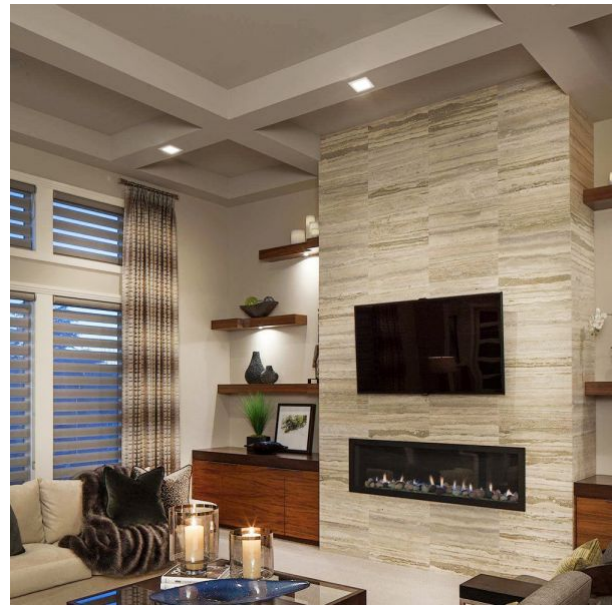

VIDEX®

VIDEX-DOWNLIGHT-LED-DLBS-064-6W-NW

INDEX: VLE-DLBS-064

Height 120 mm

Outer box 40 pcs.

Width 120 mm

Depth 27 mm