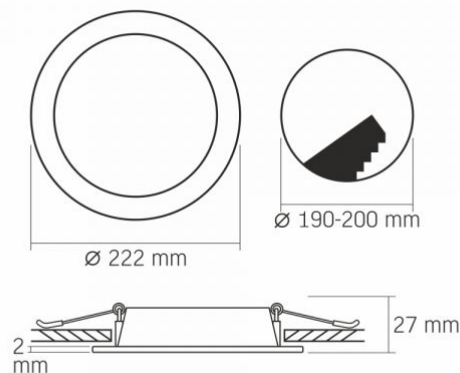

Dimensions

EAN	5904405540886
-----	---------------

VIDEX[®]

VIDEX-DOWNLIGHT-LED-DLBR-184-18W-NW

INDEX: VLE-DLBR-184**Height** 222 mm**Outer box** 20 pcs.**Width** 222 mm**Depth** 27 mm

INDEX: VLE-DLBR-184

We reserve the right to make technical changes. The data contained in this material is not legally binding.