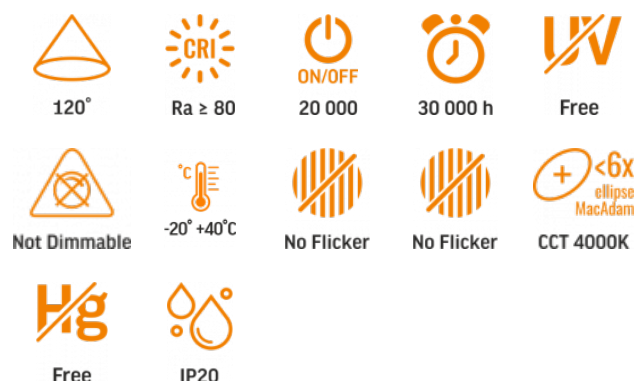

TECHNICAL CARD

LED Recessed Downlight

Pursuant to the provisions of the WEEE Act, it is forbidden to put waste equipment marked with the symbol of a crossed out bin together with other waste. The user, wishing to get rid of electronic and electrical equipment, is obliged to return it to a waste equipment collection point. There are no hazardous components in the equipment that have a particularly negative impact on the environment and human health.

VIDEX®

VIDEX-DOWNLIGHT-LED-DLBR-064-BLACK-6W-NW

INDEX: VLE-DLBR-064B

WARRANTY 2 YEARS

NEUTRAL WHITE

4000K

Neutral White / Neutralny biały / Neutralni bila / Blanc neuter / Neutrálna biela / Neutraal wit / Semleges feher / Nevtralno bela / Neutralno bijela / Neutralweiß / Alb neutru / Neutralus balta / Neitrāls balta / Neutraalne valge / Нейтрално бяла / Bianco neutro.

Photometric parameters

Useful luminous flux of the contained light source (Φuse)	620 Lm
Correlated color temperature	4000K (neutral white)
Beam angle	120°
Color rendering index (CRI)	Ra > 80
On/Off cycles	20000
Lifetime (L70B50)	30000 h
Useful luminous flux of the light source reference	in a sphere (360°)
Chromaticity coordinates (x)	0.38