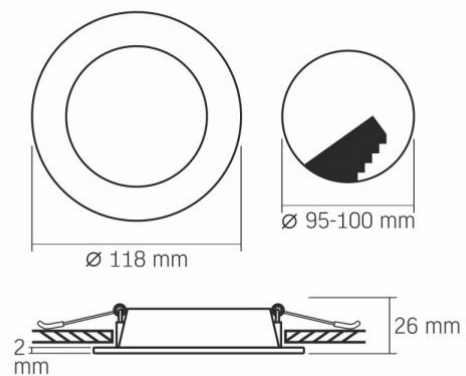

VIDEX®

VIDEX-DOWNLIGHT-LED-DLBR-064-BLACK-6W-NW

INDEX: VLE-DLBR-064B

We reserve the right to make technical changes. The data contained in this material is not legally binding.

Allegro opt Sp. z o.o., ul. Mierzeja Wiślana 11,
30-732 Krakow, Poland.