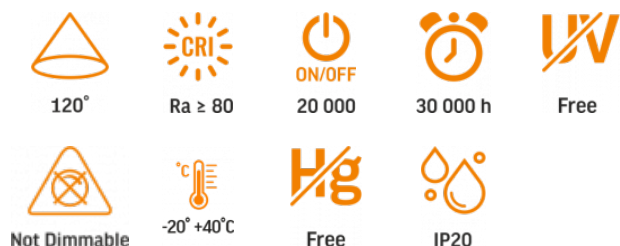

TECHNICAL CARD

LED Downlight Fixture

Pursuant to the provisions of the WEEE Act, it is forbidden to put waste equipment marked with the symbol of a crossed out bin together with other waste. The user, wishing to get rid of electronic and electrical equipment, is obliged to return it to a waste equipment collection point. There are no hazardous components in the equipment that have a particularly negative impact on the environment and human health.

Photometric parameters

Useful luminous flux of the contained light source (Φuse)	380 Lm
Correlated color temperature	4000K (neutral white)
Beam angle	120°
Color rendering index (CRI)	Ra > 80
On/Off cycles	20000
Lifetime (L70B50)	30000 h
Useful luminous flux of the light source reference	in a sphere (360°)