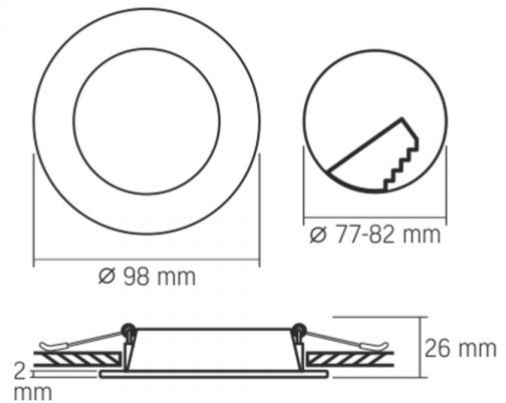

VIDEX®

VIDEX-DOWNLIGHT-LED-DLBR-044-4W-NW

INDEX: VLE-DLBR-044

We reserve the right to make technical changes. The data contained in this material is not legally binding.

Allegro opt Sp. z o.o., ul. Mierzeja Wiślana 11,
30-732 Krakow, Poland.

The product must be used indoors

Class of protection against electric shock II - provided not only by basic insulation but also by double or reinforced insulation

Waste recycling after the end of the product's service life

The product meets the requirements of EU directives

It is forbidden to throw away waste equipment marked with the symbol of a crossed-out bin with other waste

— Rated beam angle

— Ra > 80 - color rendering index

— Rated On/off cycles

— Nominal lifetime (hours)

— The product does not emit ultraviolet light

— The product is incompatible with light regulators

— Operating temperatures range

— The product does not contain mercury

— Class of protection against dust and moisture.
Protection against solid objects larger than 12 mm;
no protection against moisture

Date: 24.06.2026