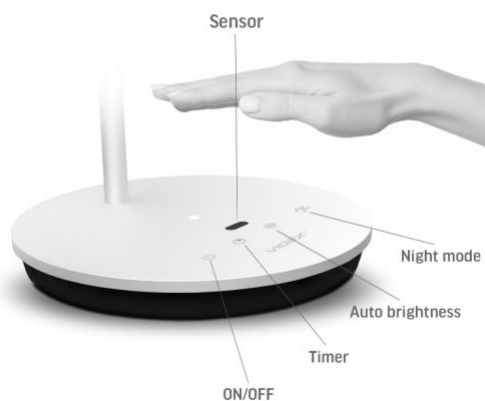

VIDEX®

VIDEX TF15W 20W 4100K Weiß

INDEX: VL-TF15W

VIDEX®

VIDEX TF15W 20W 4100K Weiß

INDEX: VL-TF15W

Built-in touch sensor for quick gesture control and automatic brightness detection

The low reflection index of the lamp light reduces discomfort caused by glare from illuminated objects