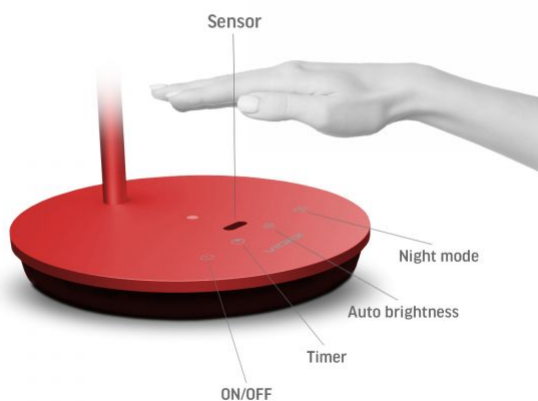

VIDEX®

VIDEX TF15R 20W 4100K Rot

INDEX: VL-TF15R

VIDEX®

VIDEX TF15R 20W 4100K Rot

INDEX: VL-TF15R

Built-in touch sensor for quick gesture control and automatic brightness detection

The low reflection index of the lamp light reduces discomfort caused by glare from illuminated objects