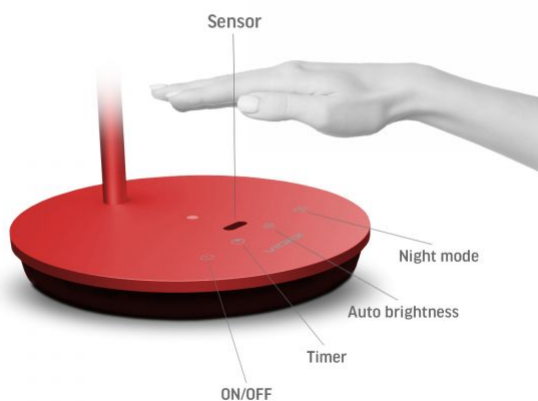

VIDEX[®]

VIDEX TF15R 20W 4100K Rot

INDEX: VL-TF15R

VIDEX®

VIDEX TF15R 20W 4100K Rot

INDEX: VL-TF15R

Built-in touch sensor for quick gesture control and automatic brightness detection

The low reflection index of the lamp light reduces discomfort caused by glare from illuminated objects