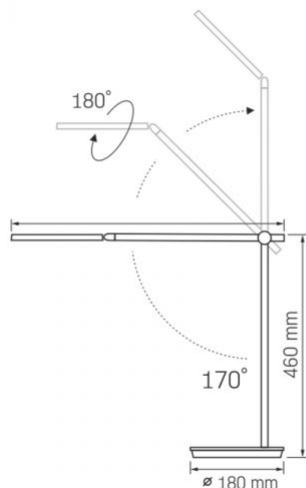

INDEX: VL-TF15B

We reserve the right to make technical changes. The data contained in this material is not legally binding.

Allegro opt Sp. z o.o., ul. Mierzeja Wiślana 11,
30-732 Krakow, Poland.

The product must be used indoors

Class of protection against electric shock II - provided not only by basic insulation but also by double or reinforced insulation

The product meets the requirements of EU directives

It is forbidden to throw away waste equipment marked with the symbol of a crossed-out bin with other waste

120°

— Rated beam angle

ON/OFF
100 000

— Rated On/off cycles

40 000 h

— Nominal lifetime (hours)

Free

— The product does not emit ultraviolet light

Dimmable

— The product has smooth brightness adjustment

-10° +40°C

— Operating temperatures range

CCT 4100K

— Colour consistency in MacAdam ellipses (SDCM)

Free

— The product does not contain mercury

IP20

— Class of protection against dust and moisture. Protection against solid objects larger than 12 mm; no protection against moisture