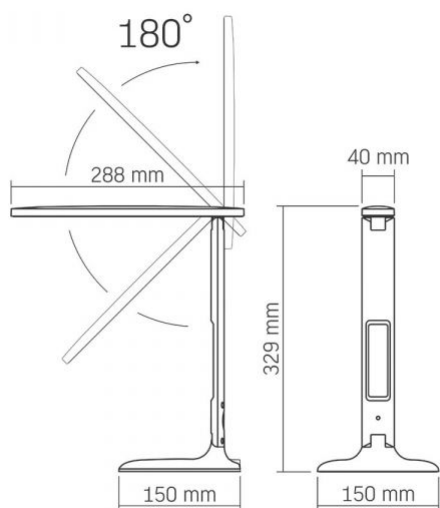

INDEX: VLE-TF05W

We reserve the right to make technical changes. The data contained in this material is not legally binding.

Allegro opt Sp. z o.o., ul. Mierzeja Wiślana 11,
30-732 Krakow, Poland.

The product must be used indoors

Class of protection against electric shock II - provided not only by basic insulation but also by double or reinforced insulation

Waste recycling after the end of the product's service life

The product meets the requirements of EU directives

It is forbidden to throw away waste equipment marked with the symbol of a crossed-out bin with other waste

— Rated beam angle

— Ra > 80 - color rendering index

— Rated On/off cycles

— Nominal lifetime (hours)

— The product does not emit ultraviolet light

— The product has 5-level brightness adjustment

— Operating temperatures range

— The product does not contain mercury

— Class of protection against dust and moisture. Protection against solid objects larger than 12 mm; no protection against moisture