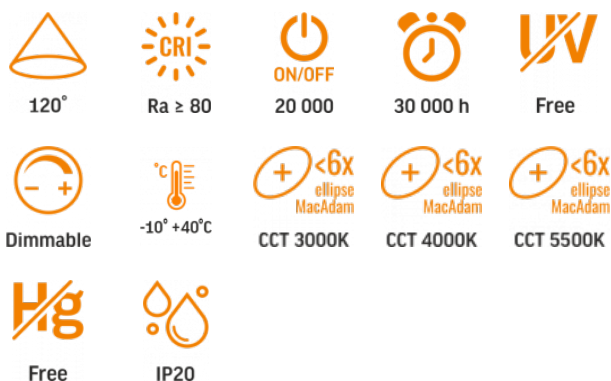

VIDEX®

VIDEX-DESK-LAMP-RIO-BLACK

INDEX: VLE-TF05B

TECHNICAL CARD

LED Dimmable Desk Lamp

Pursuant to the provisions of the WEEE Act, it is forbidden to put waste equipment marked with the symbol of a crossed out bin together with other waste. The user, wishing to get rid of electronic and electrical equipment, is obliged to return it to a waste equipment collection point. There are no hazardous components in the equipment that have a particularly negative impact on the environment and human health.

INDEX: VLE-TF05B

WARRANTY 2 YEARS

General parameters

Light source or containing product	Containing product
Control gear replaceable	yes
Light source replaceable	no
Type of light source	
Energy efficiency class of the contained light source	F
Dimmable	5-step
Directional (DLS) or non-directional (NDLS) light source	NDLS
Connected light source (cls)	no
Color-tunable light source	no
Mains (MLS) or non-mains (NMLS) light source	NMLS
Technology	LED

Photometric parameters

Useful luminous flux of the contained light source (Φuse)	490 Lm
Correlated color temperature	5500K (cold white), 4000K (neutral white), 3000K (warm white)
Beam angle	120°
Color rendering index (CRI)	Ra > 80
On/Off cycles	20000
Lifetime (L70B50)	30000 h
Useful luminous flux of the light source reference	in a sphere (360°)
Chromaticity coordinates (x)	0.38
Chromaticity coordinates (y)	0.38
R9 colour rendering index value	>0
The lumen maintenance factor	≥96%
Flicker metric (Pst LM)	-
Stroboscopic effect metric (SVM)	-

Place of application indoor

Housing colour Black

Ultraviolet radiation no

Operating temperature range -10° +40°C

Mercury content Does not contain

Ingress protection IP20

Housing material Plastic

Dimensions