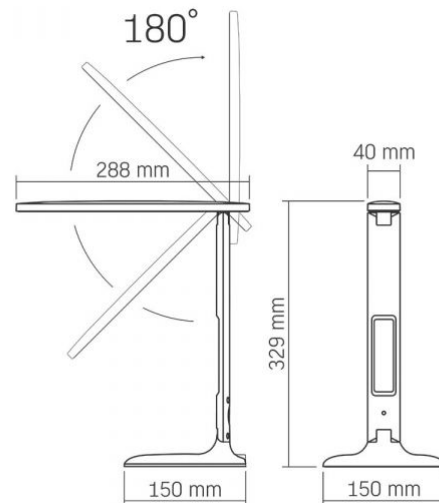

VIDEX®

VIDEX-DESK-LAMP-RIO-BLACK

INDEX: VLE-TF05B

We reserve the right to make technical changes. The data contained in this material is not legally binding.

Allegro opt Sp. z o.o., ul. Mierzeja Wiślana 11,
30-732 Krakow, Poland.