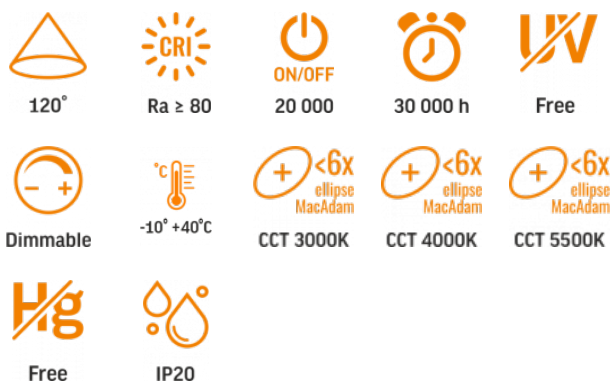

TECHNICAL CARD

LED Dimmable Desk Lamp

Pursuant to the provisions of the WEEE Act, it is forbidden to put waste equipment marked with the symbol of a crossed out bin together with other waste. The user, wishing to get rid of electronic and electrical equipment, is obliged to return it to a waste equipment collection point. There are no hazardous components in the equipment that have a particularly negative impact on the environment and human health.

INDEX: VLE-TF05B

WARRANTY 2 YEARS

General parameters

Light source or containing product	Containing product
Control gear replaceable	yes
Light source replaceable	no

Type of light source

Dimmable	5-step
Directional (DLS) or non-directional (NDLS) light source	NDLS
Connected light source (cls)	no
Color-tunable light source	no
Mains (MLS) or non-mains (NMLS) light source	NMLS
Technology	LED
Energy efficiency class of the contained light source	F

Photometric parameters

Useful luminous flux of the contained light source (Φuse)	490 Lm
Correlated color temperature	5500K (cold white), 4000K (neutral white), 3000K (warm white)
Beam angle	120°
Color rendering index (CRI)	Ra > 80
On/Off cycles	20000
Lifetime	30000 h
Useful luminous flux of the light source reference	in a sphere (360°)
Chromaticity coordinates (x)	0.38
Chromaticity coordinates (y)	0.38
R9 colour rendering index value	>0
The lumen maintenance factor	≥96%
Colour consistency in MacAdam ellipses (SDCM)	<6 (3000K), <6 (4000K), <6 (5500K)

Dimensions

EAN	5904405541272
Height	329 mm
Depth	150 mm
Width	150 mm
In the package	1 pc.
Outer box	16 pcs.

Signs marking goods

Packaging marking	Recycling of waste, CE, Utilization
--------------------------	-------------------------------------