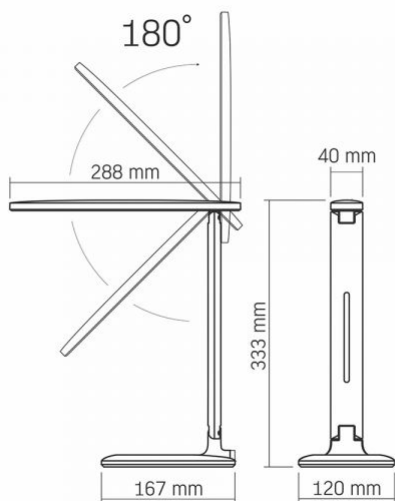

INDEX: VLE-TF02W

We reserve the right to make technical changes. The data contained in this material is not legally binding.

Allegro opt Sp. z o.o., ul. Mierzeja Wiślana 11,
30-732 Krakow, Poland.

The product must be used indoors

Class of protection against electric shock II - provided not only by basic insulation but also by double or reinforced insulation

Waste recycling after the end of the product's service life

The product meets the requirements of EU directives

It is forbidden to throw away waste equipment marked with the symbol of a crossed-out bin with other waste

— Rated beam angle

— Ra > 80 - color rendering index

— Rated On/off cycles

— Nominal lifetime (hours)

— The product does not emit ultraviolet light

— The product has 3-level brightness adjustment

— Operating temperatures range

— The product does not contain mercury

— Class of protection against dust and moisture. Protection against solid objects larger than 12 mm; no protection against moisture