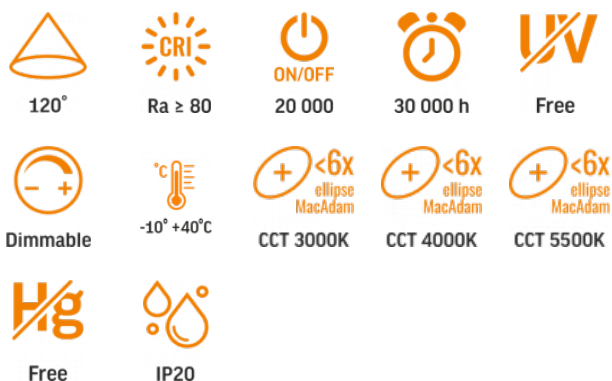

TECHNICAL CARD

LED Dimmable Desk Lamp

Pursuant to the provisions of the WEEE Act, it is forbidden to put waste equipment marked with the symbol of a crossed out bin together with other waste. The user, wishing to get rid of electronic and electrical equipment, is obliged to return it to a waste equipment collection point. There are no hazardous components in the equipment that have a particularly negative impact on the environment and human health.

INDEX: VLE-TF05W-RGB

WARRANTY 2 YEARS

General parameters

Light source or containing product	Containing product
Control gear replaceable	yes
Light source replaceable	no

Type of light source

Dimmable	5-step
Directional (DLS) or non-directional (NDLS) light source	NDLS
Connected light source (cls)	no
Color-tunable light source	no
Mains (MLS) or non-mains (NMLS) light source	NMLS
Technology	LED
Energy efficiency class of the contained light source	F

Photometric parameters

Useful luminous flux of the contained light source (Φuse)	490 Lm
Correlated color temperature	5500K (cold white), 4000K (neutral white), 3000K (warm white)
Beam angle	120°
Color rendering index (CRI)	Ra > 80
On/Off cycles	20000
Lifetime	30000 h
Useful luminous flux of the light source reference	in a sphere (360°)
Chromaticity coordinates (x)	0.38
Chromaticity coordinates (y)	0.38
R9 colour rendering index value	>0
The lumen maintenance factor	≥96%
Colour consistency in MacAdam ellipses (SDCM)	<6 (3000K), <6 (4000K), <6 (5500K)

Dimensions

EAN	5904405541289
Height	345 mm
Depth	150 mm
Width	150 mm
In the package	1 pc.
Outer box	16 pcs.

Signs marking goods

Packaging marking	Recycling of waste, CE, Utilization
--------------------------	-------------------------------------