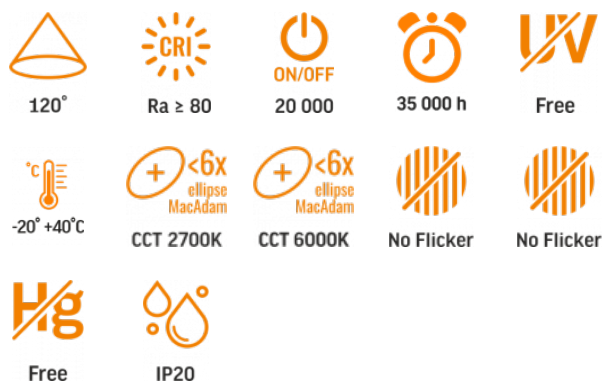

VIDEX®

VIDEX-LED-EDGE-RC-RGB-72W-WHITE

INDEX: VLE-ERC-RGB-72W

TECHNICAL CARD

LED DIMMABLE PENDANT LUMINAIRE WITH
REMOTE CONTROL

Pursuant to the provisions of the WEEE Act, it is forbidden to put waste equipment marked with the symbol of a crossed out bin together with other waste. The user, wishing to get rid of electronic and electrical equipment, is obliged to return it to a waste equipment collection point. There are no hazardous components in the equipment that have a particularly negative impact on the environment and human health.

VIDEX[®]

WARRANTY 3 YEARS

General parameters

Light source or containing product	Containing product
Control gear replaceable	by the producer
Light source replaceable	by the producer

Type of light source

Dimmable	remote controller
Directional (DLS) or non-directional (NDLS) light source	NDLS
Connected light source (cls)	no
Color-tunable light source	yes
Mains (MLS) or non-mains (NMLS) light source	MLS
High luminance light source	No
Anti-glare shield	No
Technology	LED

VIDEX-LED-EDGE-RC-RGB-72W-WHITE

INDEX: VLE-ERC-RGB-72W

Energy efficiency class of the contained light source **F**

Electrical parameters

On-mode power (Pon)	72 W
Rated voltage, frequency	AC 175-265 V, 50/60 Hz
Rated current	350 mA
Input interface	Free wire ends
Electric shock protection class	I
Displacement factor (cos φ1)	0.9
Survival factor	1
Standby Power (Psb)	0.4 W

Photometric parameters

Correlated color temperature	6000K (cold white), 2700K (warm white)
Useful luminous flux of the contained light source (Φuse)	7500 Lm
Beam angle	120°
Color rendering index (CRI)	Ra > 80
On/Off cycles	20000
Lifetime	35000 h
Useful luminous flux of the light source reference	in a sphere (360°)
Chromaticity coordinates (x)	0.384
Chromaticity coordinates (y)	0.378
R9 colour rendering index value	>0