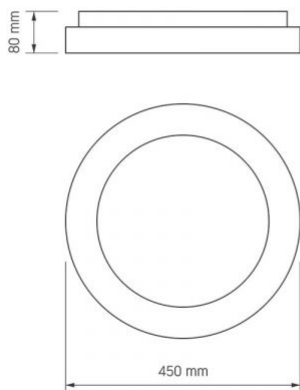

VIDEX®

VIDEX-LED-EDGE-RC-RGB-72W-WHITE

INDEX: VLE-ERC-RGB-72W

We reserve the right to make technical changes. The data contained in this material is not legally binding.

Allegro opt Sp. z o.o., ul. Mierzeja Wiślana 11,
30-732 Krakow, Poland.

- The product must be used indoors
- Minimum distance from the illuminated object
  0,5 m
- Protection against electric shock class I. A product in which the means of protection against electric shock, in addition to the main insulation, is an additional protective circuit connected to the grounding of the power supply network
- The product can be installed and used in/on normally flammable surfaces
- Waste recycling after the end of the product's service life
- The product meets the requirements of EU directives
- It is forbidden to throw away waste equipment marked with the symbol of a crossed-out bin with other waste
- Rated beam angle
  120°
- Ra > 80 - color rendering index
  Ra > 80
- Rated On/off cycles
  ON/OFF
  20 000
- Nominal lifetime (hours)
  35 000 h
- The product does not emit ultraviolet light
  Free
- Operating temperatures range
  -20° - 40°C
- Colour consistency in MacAdam ellipses (SDCM)
  CC1 2700K
- Colour consistency in MacAdam ellipses (SDCM)
  CC1 6500K
- The flickering of the light does not exceed the permissible level
  No Flicker
- The product has minimal flickering, which should not cause discomfort or danger
  No Flicker
- The product does not contain mercury
  Free
- Class of protection against dust and moisture. Protection against solid objects larger than 12 mm; no protection against moisture
  IP20