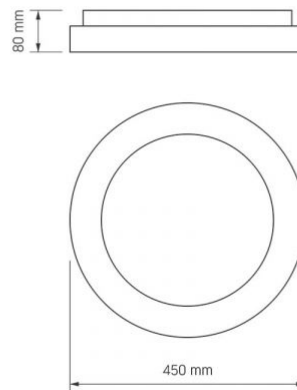

Mercury content Does not contain

Ingress protection IP20

Housing material Aluminum alloy

Dimensions

EAN 5904405542187

In the package 1 pc.

Outer box 5 pcs.

Height 80 mm

Width 450 mm

Depth 450 mm

Unit nett weight 2.3kg

Signs marking goods

Packaging marking

Recycling of
waste, CE,
Utilization

VIDEX[®]**VIDEX-LED-EDGE-RC-72W-WHITE****INDEX: VLE-ERC-72W**

We reserve the right to make technical changes. The data contained in this material is not legally binding.