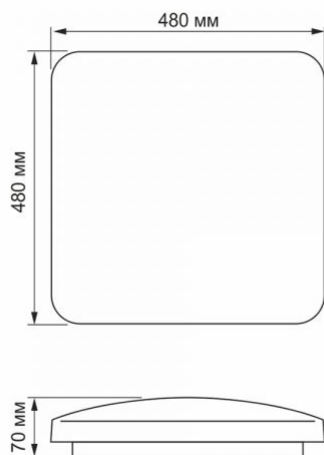

INDEX: VLE-CLS-484M

We reserve the right to make technical changes. The data contained in this material is not legally binding.

Allegro opt Sp. z o.o., ul. Mierzeja Wiślana 11,
30-732 Krakow, Poland.

The product must be used indoors

Protection against electric shock class I. A product in which the means of protection against electric shock, in addition to the main insulation, is an additional protective circuit connected to the grounding of the power supply network

120°

— Rated beam angle

Ra ≥ 80

— Ra > 80 - color rendering index

20 000

— Rated On/off cycles

25 000 h

— Nominal lifetime (hours)

Free

— The product does not emit ultraviolet light

Not Dimmable

— The product is incompatible with light regulators

-20° +40°C

— Operating temperatures range

Free

— The product does not contain mercury

IP44

— Class of protection against dust and moisture. Protection against solid foreign objects with a diameter of 1 mm and greater and against water splashes