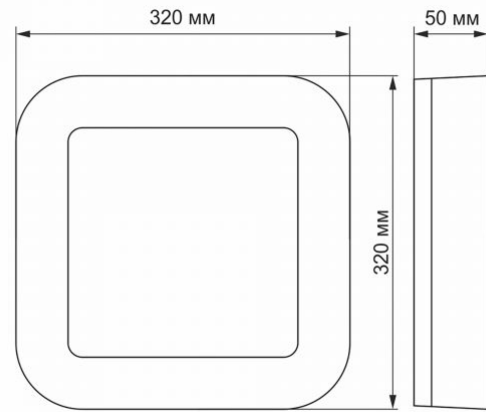

VIDEX®

VIDEX-BULKHEAD-LED-VIKA-24W-NW

INDEX: VLE-BHFS-245