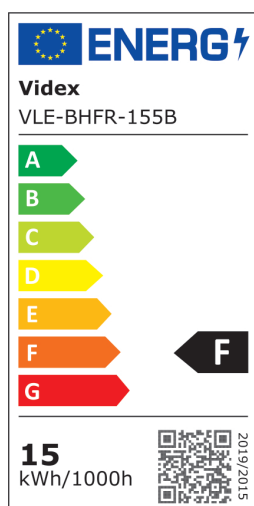

WARRANTY 2 YEARS

NEUTRAL WHITE
5000K

Neutral White / Neutralny biały / Neutralni bila / Blanc neuter / Neutrálna biela / Neutraal wit / Semleges feher / Nevtralno bela / Neutralno bijela / Neutralweiß / Alb neutru / Neutralus balta / Neitrāls balta / Neutraalne valge / Неутрално бяла / Bianco neutro.

General parameters

Light source or containing product	Containing product
Light source replaceable	by the producer

VIDEX-BULKHEAD-LED-LENA-BLACK-15W-NW

INDEX: VLE-BHFR-155B

Type of light source

Dimmable	no
Directional (DLS) or non-directional (NDLS) light source	NDLS
Connected light source (cls)	no
Color-tunable light source	no
Mains (MLS) or non-mains (NMLS) light source	MLS
High luminance light source	No
Anti-glare shield	No
Technology	LED
Energy efficiency class of the contained light source	F

Electrical parameters

On-mode power (Pon)	15 W
Rated voltage, frequency	AC 220-240 V, 50/60 Hz
Rated current	130 mA
Input interface	Terminal block
Electric shock protection class	II
Energy consumption in on-mode of the light source (kWh/1000h)	15
Displacement factor (cos φ1)	0.7
Survival factor	1

Photometric parameters

Useful luminous flux of the contained light source (Φuse)	1550 Lm