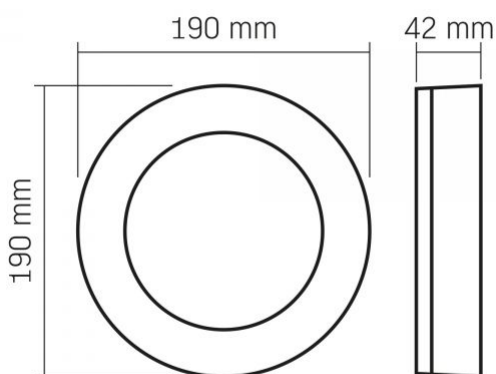

INDEX: VLE-BHFR-155B

We reserve the right to make technical changes. The data contained in this material is not legally binding.

Allegro opt Sp. z o.o., ul. Mierzeja Wiślana 11,
30-732 Krakow, Poland.

- The product must be used indoors
- The product must be used outdoors
- Class of protection against electric shock II - provided not only by basic insulation but also by double or reinforced insulation
- Minimum distance from the illuminated object
- The product can be installed and used in/on normally flammable surfaces
- Waste recycling after the end of the product's service life
- The product meets the requirements of EU directives
- It is forbidden to throw away waste equipment marked with the symbol of a crossed-out bin with other waste
- Rated beam angle
  120°
- Ra > 80 - color rendering index
  Ra ≥ 80
- Rated On/off cycles
  ON/OFF 20 000
- The product withstands a medium impact (e.g., from a blunt object)
  IK07
- Nominal lifetime (hours)
  25 000 h
- The product does not emit ultraviolet light
  Free
- The product is incompatible with light regulators
  Not Dimmable
- Operating temperatures range
  -20° +40°C
- The flickering of the light does not exceed the permissible level
  No Flicker
- The product has minimal flickering, which should not cause discomfort or danger
  No Flicker
- Colour consistency in MacAdam ellipses (SDCM)
  CCT 5000K
- The product does not contain mercury
  Free
- Class of protection against dust and moisture. The product has full protection against dust and water jets from all directions
  IP65