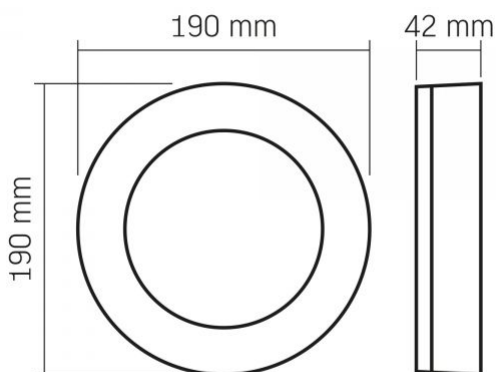

INDEX: VLE-BHFR-155B

We reserve the right to make technical changes. The data contained in this material is not legally binding.

Allegro opt Sp. z o.o., ul. Mierzeja Wiślana 11,
30-732 Krakow, Poland.

- The product must be used indoors
- The product must be used outdoors
- Minimum distance from the illuminated object
  0,5 m
- Class of protection against electric shock II - provided not only by basic insulation but also by double or reinforced insulation
- The product can be installed and used in/on normally flammable surfaces
- Waste recycling after the end of the product's service life
- The product meets the requirements of EU directives
- It is forbidden to throw away waste equipment marked with the symbol of a crossed-out bin with other waste
- Rated beam angle
  120°
- Ra > 80 - color rendering index
  Ra ≥ 80
- Rated On/off cycles
  ON/OFF
  20 000
- The product withstands a medium impact (e.g., from a blunt object)
  IK07
- Nominal lifetime (hours)
  25 000 h
- The product does not emit ultraviolet light
  Free
- The product is incompatible with light regulators
  Not Dimmable
- Operating temperatures range
  -20° +40°C
- Colour consistency in MacAdam ellipses (SDCM)
  CCT 5000K
  <math>< 6x</math>
- The flickering of the light does not exceed the permissible level
  No Flicker
- The product has minimal flickering, which should not cause discomfort or danger
  No Flicker
- The product does not contain mercury
  Free
- Class of protection against dust and moisture. The product has full protection against dust and water jets from all directions
  IP65