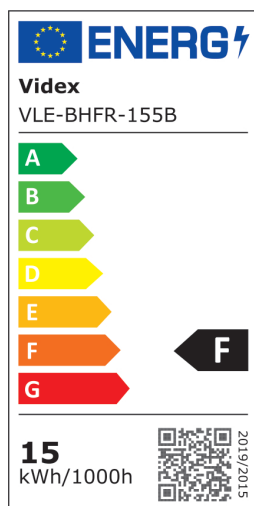

WARRANTY 2 YEARS

NEUTRAL WHITE

5000K

Neutral White / Neutralny biały / Neutralni bila / Blanc neuter / Neutrálna biela / Neutraal wit / Semleges feher / Nevtralno bela / Neutralno bijela / Neutralweiß / Alb neutru / Neutralus balta / Neitrāls balta / Neutraalne valge / Нейтрално бяла / Bianco neutro.

General parameters

Light source or containing product	Containing product
Light source replaceable	by the producer

VIDEX-BULKHEAD-LED-LENA-BLACK-15W-NW

INDEX: VLE-BHFR-155B

Type of light source

Energy efficiency class of the contained light source	F
Dimmable	no
Directional (DLS) or non-directional (NDLS) light source	NDLS
Connected light source (cls)	no
Color-tunable light source	no
Mains (MLS) or non-mains (NMLS) light source	MLS
High luminance light source	No
Anti-glare shield	No
Technology	LED

Electrical parameters

On-mode power (Pon)	15 W
Rated voltage, frequency	AC 220-240 V, 50/60 Hz
Rated current	130 mA
Input interface	Terminal block
Electric shock protection class	II
Displacement factor (cos φ1)	0.7
Survival factor	1
Energy consumption in on-mode of the light source (kWh/1000h)	15

Photometric parameters

Useful luminous flux of the contained light source (Φuse)	1550 Lm